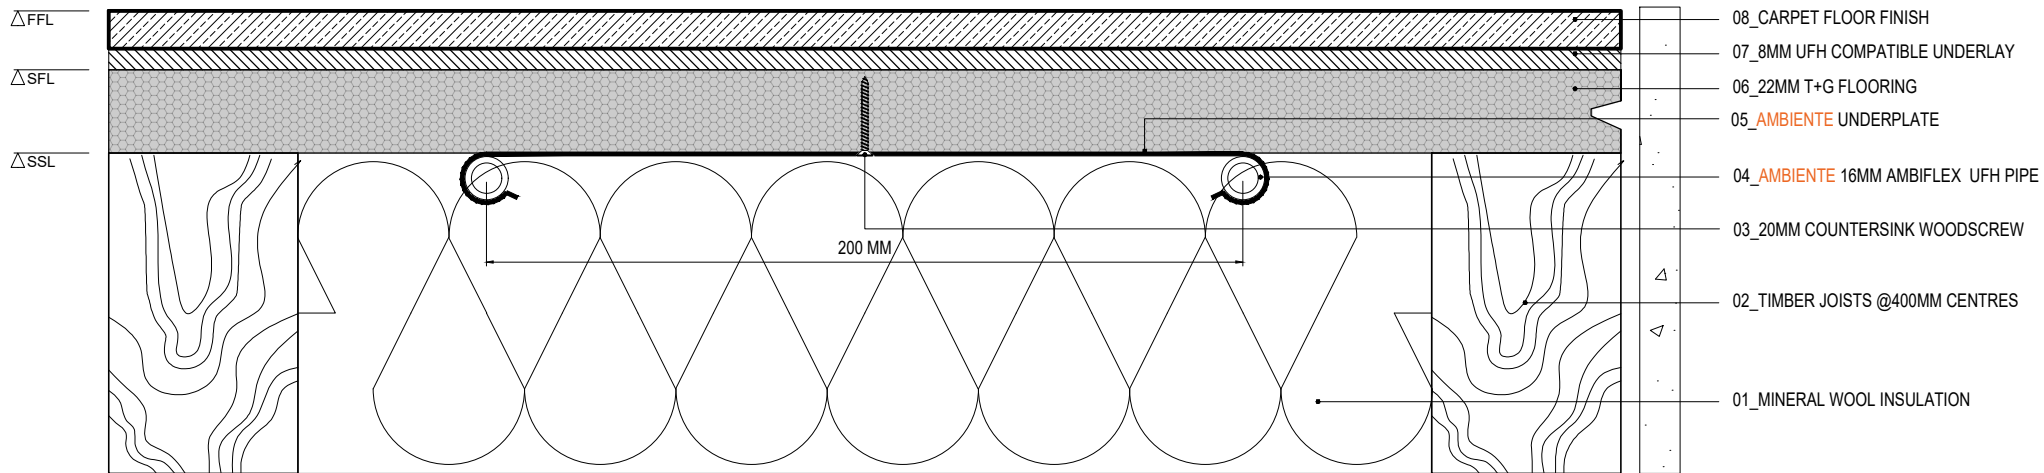

AMBIENTE UNDERPLATE SECTION. Vinyl Floor Finish

TITLE
UNDERPLATE SECTION - Vinyl Floor Finish

CAD FILE
20250305-UNDERPLATE SECTION-DET SECTIONS.DWG

DRAWN
VL

CHECKED
GC

DATE
05.03.2025

SCALE
N/A

AMBIENTE SYSTEMS LIMITED
 HERITAGE HOUSE, UNIT 1 WOODSIDE LANE, BELL BAR, HERTFORDSHIRE, AL9 6DE
 SALES@AMBIENTEUFH.CO.UK
 T.01707 649 118

AMBIENTE UNDERPLATE SECTION. Carpet Floor Finish

TITLE
UNDERPLATE SECTION - Carpet Floor Finish

CAD FILE
20250305-UNDERPLATE SECTION-DET SECTIONS.DWG

DRAWN
VL

CHECKED
GC

DATE
05.03.2025

SCALE
N/A

AMBIENTE SYSTEMS LIMITED
 HERITAGE HOUSE, UNIT 1 WOODSIDE LANE, BELL BAR, HERTFORDSHIRE, AL9 6DE
 SALES@AMBIENTEUFH.CO.UK
 T.01707 649 118