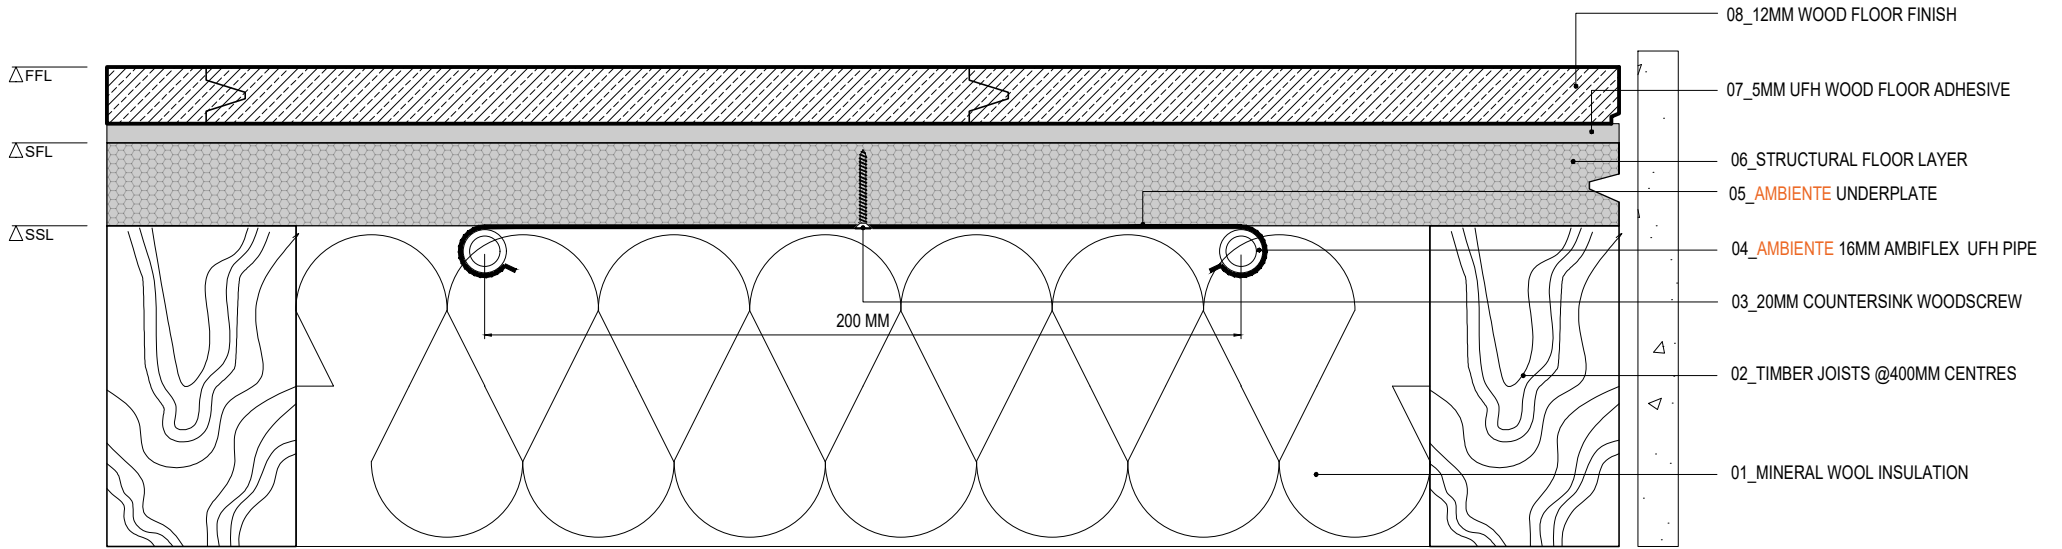

AMBIENTE UNDERPLATE SECTION. Structural Wood Floor Board Finish

TITLE UNDERPLATE SECTION - Structural Wood Floor Board Finish		CAD FILE 20250305-UNDERPLATE SECTION-DET SECTIONS.DWG		 ambiente more than underfloor AMBIENTE SYSTEMS LIMITED HERITAGE HOUSE, UNIT 1 WOODSIDE LANE, BELL BAR, HERTFORDSHIRE, AL9 6DE SALES@AMBIENTEUFH.CO.UK T.01707 649 118
DRAWN VL	CHECKED GC	DATE 05.03.2025	SCALE N/A	
THIS FILE AND ITS CONTENT ARE THE PROPERTY OF AMBIENTE SYSTEMS LIMITED AND ARE PROTECTED BY COPYRIGHT LAWS. THIS FILE AND ITS CONTENTS MAY ONLY BE DISTRIBUTED, COPIED OR REPRODUCED IN FULL AND MAY NOT BE EDITED OR COPIED IN PART. DO NOT SCALE FROM THIS DRAWING.