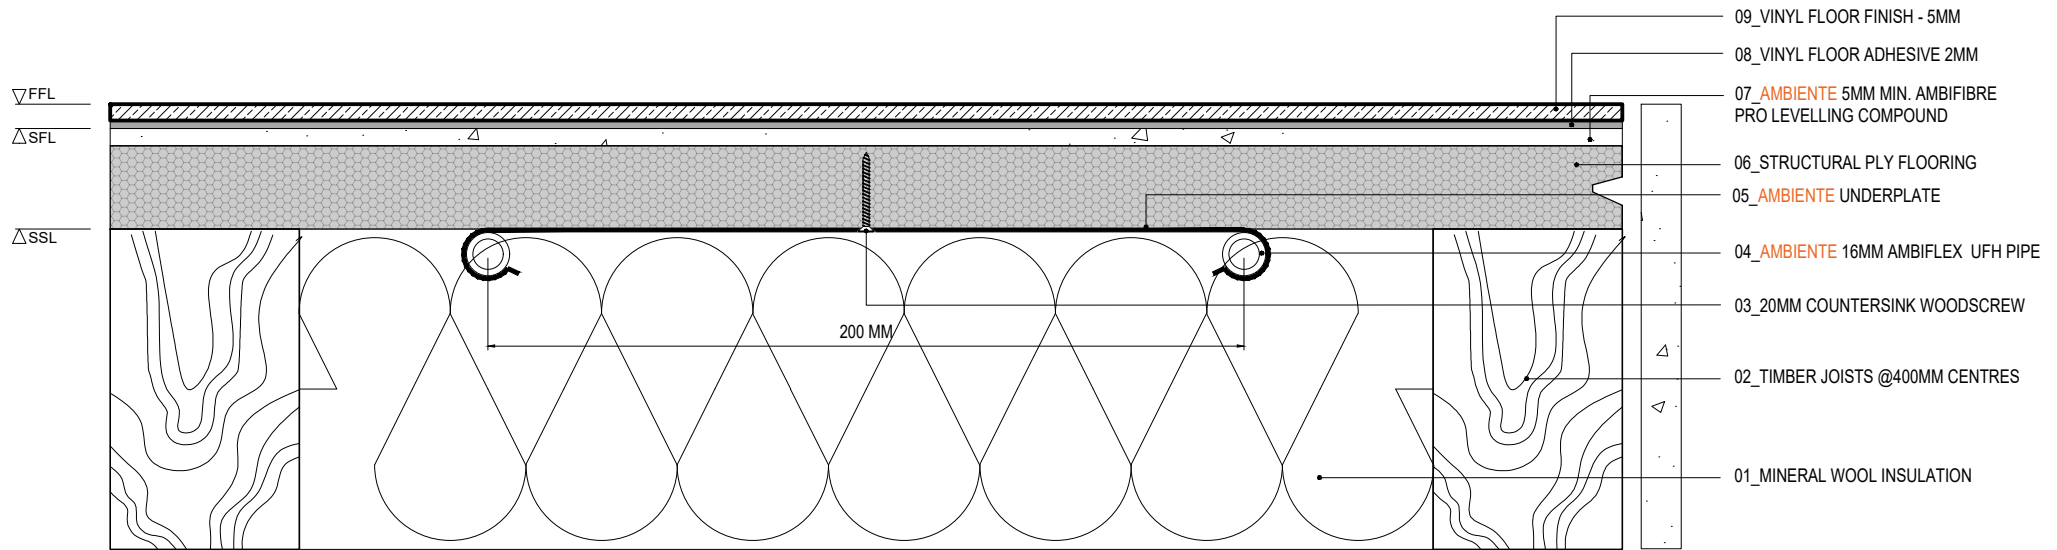

AMBIENTE UNDERPLATE SECTION. Tiled Floor Finish

TITLE
UNDERPLATE SECTION - Tiled Floor Finish

CAD FILE
20250305-UNDERPLATE SECTION-DET SECTIONS.DWG

DRAWN
VL

CHECKED
GC

DATE
05.03.2025

SCALE
N/A

AMBIENTE SYSTEMS LIMITED
 HERITAGE HOUSE, UNIT 1 WOODSIDE LANE, BELL BAR, HERTFORDSHIRE, AL9 6DE
 SALES@AMBIENTEUFH.CO.UK
 T.01707 649 118

AMBIENTE UNDERPLATE SECTION. Structural Wood Floor Board Finish

TITLE UNDERPLATE SECTION - Structural Wood Floor Board Finish		CAD FILE 20250305-UNDERPLATE SECTION-DET SECTIONS.DWG		 ambiente more than underfloor <small>AMBIENTE SYSTEMS LIMITED HERITAGE HOUSE, UNIT 1 WOODSIDE LANE, BELL BAR, HERTFORDSHIRE, AL9 6DE SALES@AMBIENTEUFH.CO.UK T.01707 649 118</small>
DRAWN VL	CHECKED GC	DATE 05.03.2025	SCALE N/A	
<small>THIS FILE AND ITS CONTENT ARE THE PROPERTY OF AMBIENTE SYSTEMS LIMITED AND ARE PROTECTED BY COPYRIGHT LAWS. THIS FILE AND ITS CONTENTS MAY ONLY BE DISTRIBUTED, COPIED OR REPRODUCED IN FULL AND MAY NOT BE EDITED OR COPIED IN PART. DO NOT SCALE FROM THIS DRAWING.</small>				