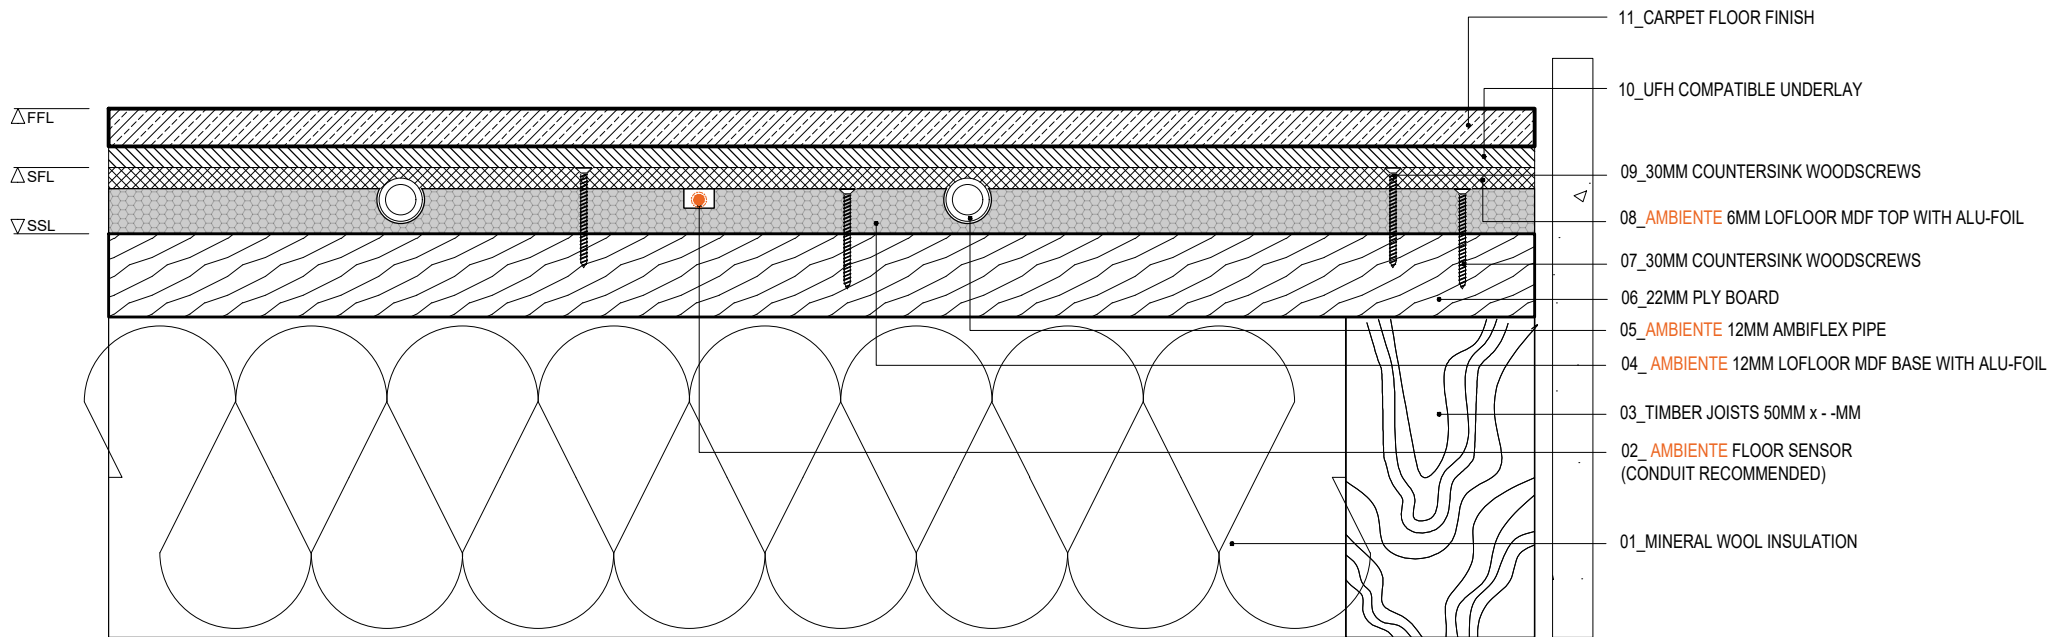

AMBIENTE LOFLOOR 18. Bonded Timber Floor Finish

| | | | | |
|--|----------------------|---|---------------------|--|
| TITLE LOFLOOR 18 - Bonded Timber Floor Finish | | CAD FILE 20250305-LOFLOOR 18-DET SECTIONS.DWG | |  more than underfloor AMBIENTE SYSTEMS LIMITED HERITAGE HOUSE, UNIT 1 WOODSIDE LANE, BELL BAR, HERTFORDSHIRE, AL9 6DE SALES@AMBIENTEUFH.CO.UK T.01707 649 118 |
| DRAWN VL | CHECKED GC | DATE 05.03.2025 | SCALE N/A | |
| <small>THIS FILE AND ITS CONTENT ARE THE PROPERTY OF AMBIENTE SYSTEMS LIMITED AND ARE PROTECTED BY COPYRIGHT LAWS. THIS FILE AND ITS CONTENTS MAY ONLY BE DISTRIBUTED, COPIED OR REPRODUCED IN FULL AND MAY NOT BE EDITED OR COPIED IN PART. DO NOT SCALE FROM THIS DRAWING.</small> | | | | |