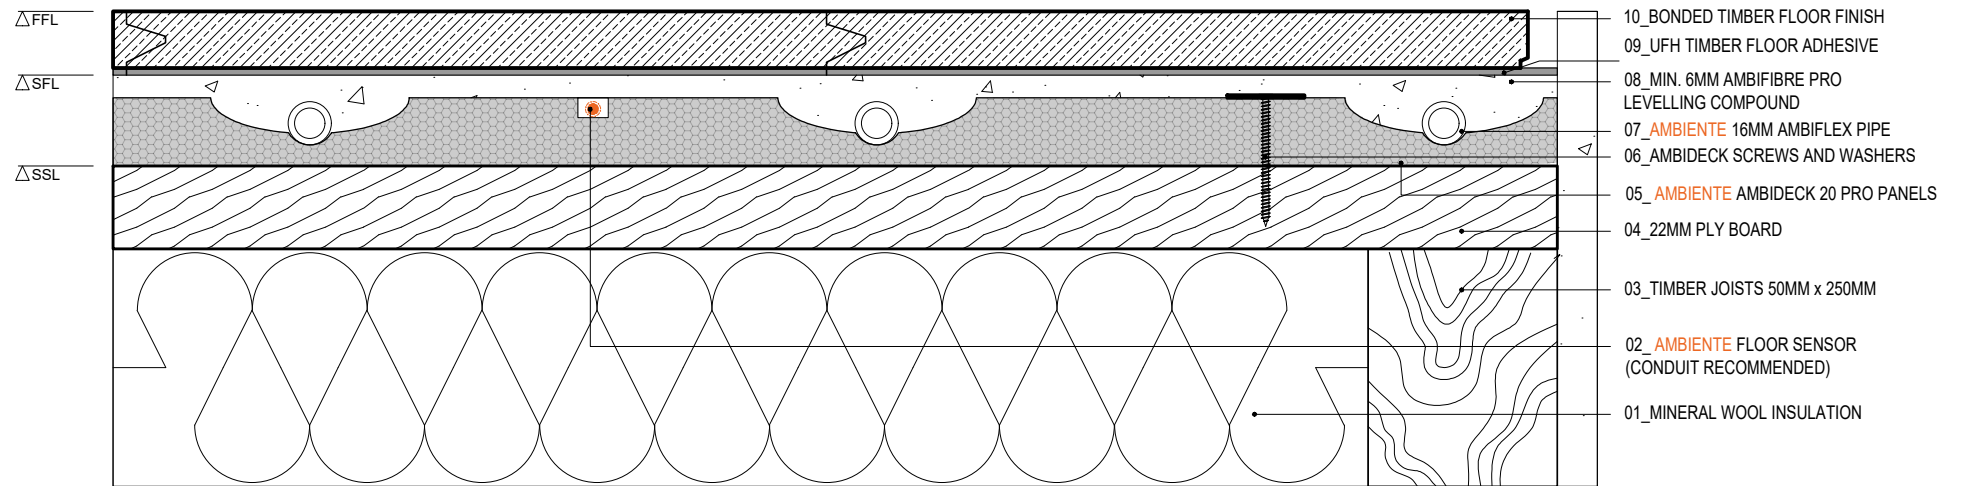

AMBIENTE AMBIDECK 20 PRO. Bonded Timber Floor Finish - Timber Subfloor

TITLE AMBIDECK 20 PRO - Bonded Timber Floor Finish - Timber Subfloor		CAD FILE 20250304-AMBIDECK 20 PRO-DET SECTIONS.DWG		 ambiente more than underfloor AMBIENTE SYSTEMS LIMITED HERITAGE HOUSE, UNIT 1 WOODSIDE LANE, BELL BAR, HERTFORDSHIRE, AL9 6DE SALES@AMBIENTEUFH.CO.UK T.01707 649 118
DRAWN VL	CHECKED GC	DATE 04.03.2025	SCALE N/A	
THIS FILE AND ITS CONTENT ARE THE PROPERTY OF AMBIENTE SYSTEMS LIMITED AND ARE PROTECTED BY COPYRIGHT LAWS. THIS FILE AND ITS CONTENTS MAY ONLY BE DISTRIBUTED, COPIED OR REPRODUCED IN FULL AND MAY NOT BE EDITED OR COPIED IN PART. DO NOT SCALE FROM THIS DRAWING.