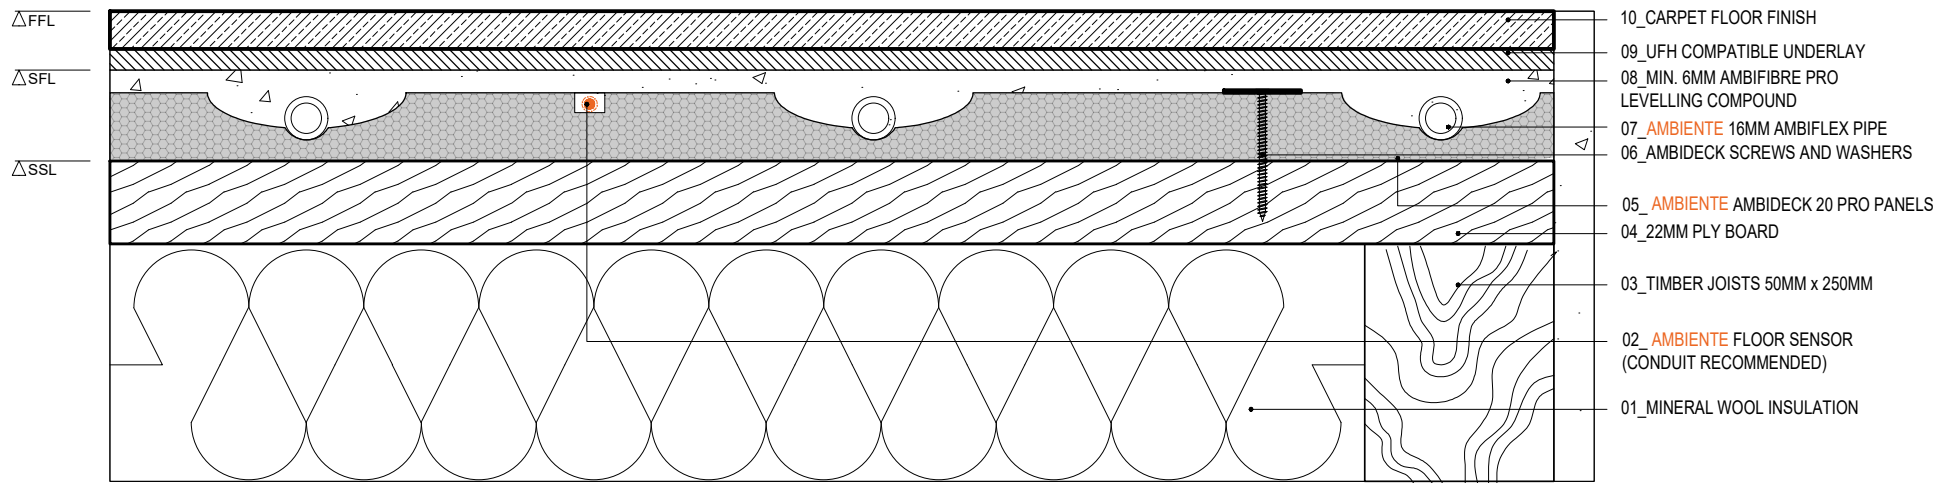

AMBIENTE AMBIDECK 20 PRO. Carpet Floor Finish - Timber Subfloor

TITLE AMBIDECK 20 PRO - Carpet Floor Finish- Timber Subfloor		CAD FILE 20250304-AMBIDECK 20 PRO-DET SECTIONS.DWG		 more than underfloor AMBIENTE SYSTEMS LIMITED HERITAGE HOUSE, UNIT 1 WOODSIDE LANE, BELL BAR, HERTFORDSHIRE, AL9 6DE SALES@AMBIENTEUFH.CO.UK T.01707 649 118
DRAWN VL	CHECKED GC	DATE 04.03.2025	SCALE N/A	
THIS FILE AND ITS CONTENT ARE THE PROPERTY OF AMBIENTE SYSTEMS LIMITED AND ARE PROTECTED BY COPYRIGHT LAWS. THIS FILE AND ITS CONTENTS MAY ONLY BE DISTRIBUTED, COPIED OR REPRODUCED IN FULL AND MAY NOT BE EDITED OR COPIED IN PART. DO NOT SCALE FROM THIS DRAWING.