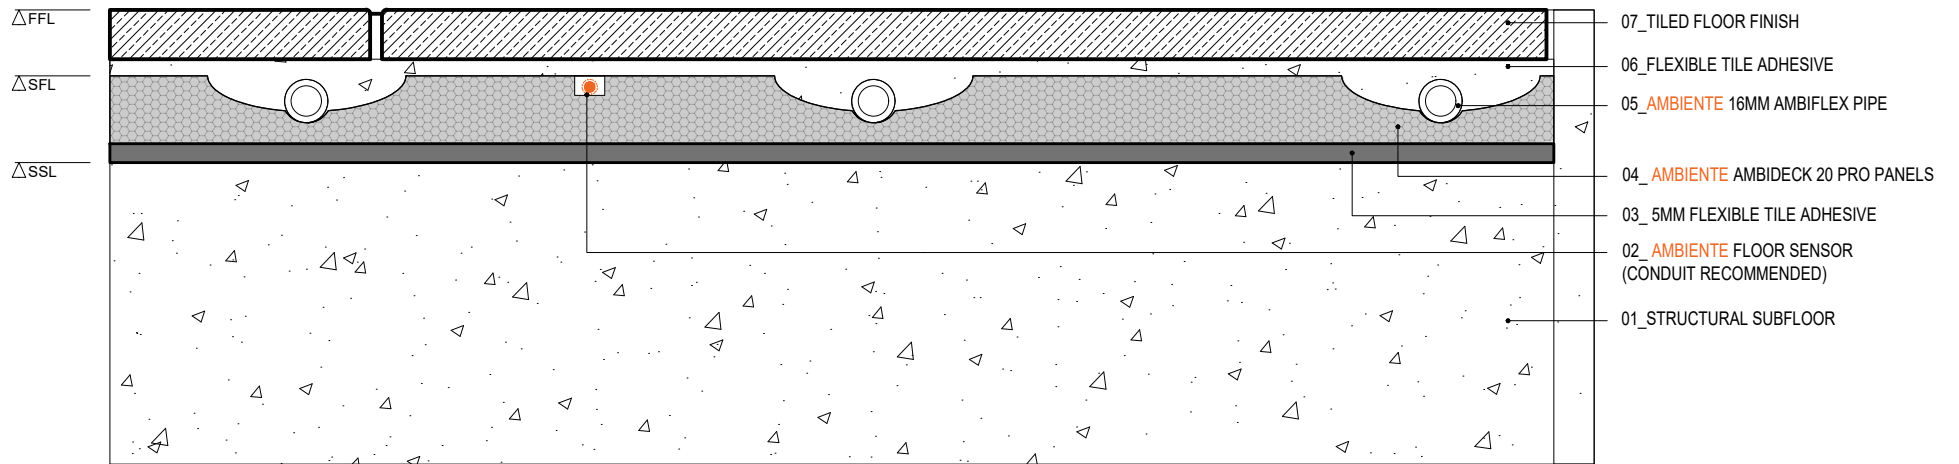

AMBIENTE AMBIDECK 20 PRO. Tiled Floor Finish - Solid Subfloor

TITLE
AMBIDECK 20 PRO - Tiled Floor Finish - Solid Subfloor

CAD FILE
20250304-AMBIDECK 20 PRO-DET SECTIONS.DWG

DRAWN
VL

CHECKED
GC

DATE
04.03.2025

SCALE
N/A

AMBIENTE SYSTEMS LIMITED
HERITAGE HOUSE, UNIT 1 WOODSIDE LANE, BELL BAR, HERTFORDSHIRE, AL9 6DE
SALES@AMBIENTEUFH.CO.UK
T.01707 649 118

THIS FILE AND ITS CONTENT ARE THE PROPERTY OF AMBIENTE SYSTEMS LIMITED AND ARE PROTECTED BY COPYRIGHT LAWS. THIS FILE AND ITS CONTENTS MAY ONLY BE DISTRIBUTED, COPIED OR REPRODUCED IN FULL AND MAY NOT BE EDITED OR COPIED IN PART.
DO NOT SCALE FROM THIS DRAWING.