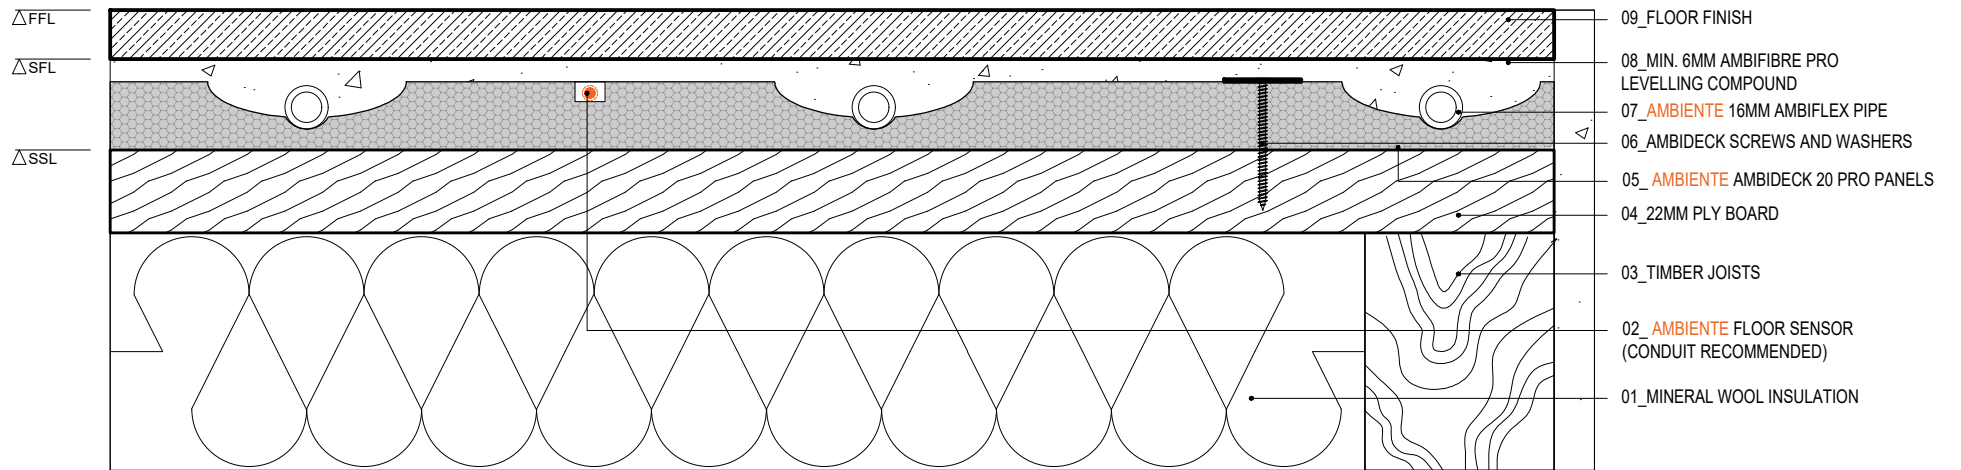

AMBIENTE AMBIDECK 20 PRO. Standard detail - Timber Subfloor

TITLE AMBIDECK 20 PRO - Standard detail - Timber Subfloor		CAD FILE 20250304-AMBIDECK 20 PRO-DET SECTIONS.DWG	
DRAWN VL	CHECKED GC	DATE 04.03.2025	SCALE N/A

THIS FILE AND ITS CONTENT ARE THE PROPERTY OF AMBIENTE SYSTEMS LIMITED AND ARE PROTECTED BY COPYRIGHT LAWS. THIS FILE AND ITS CONTENTS MAY ONLY BE DISTRIBUTED, COPIED OR REPRODUCED IN FULL AND MAY NOT BE EDITED OR COPIED IN PART. DO NOT SCALE FROM THIS DRAWING.

AMBIENTE SYSTEMS LIMITED
HERITAGE HOUSE, UNIT 1 WOODSIDE LANE, BELL BAR, HERTFORDSHIRE, AL9 6DE
SALES@AMBIENTEUFH.CO.UK
T.01707 649 118