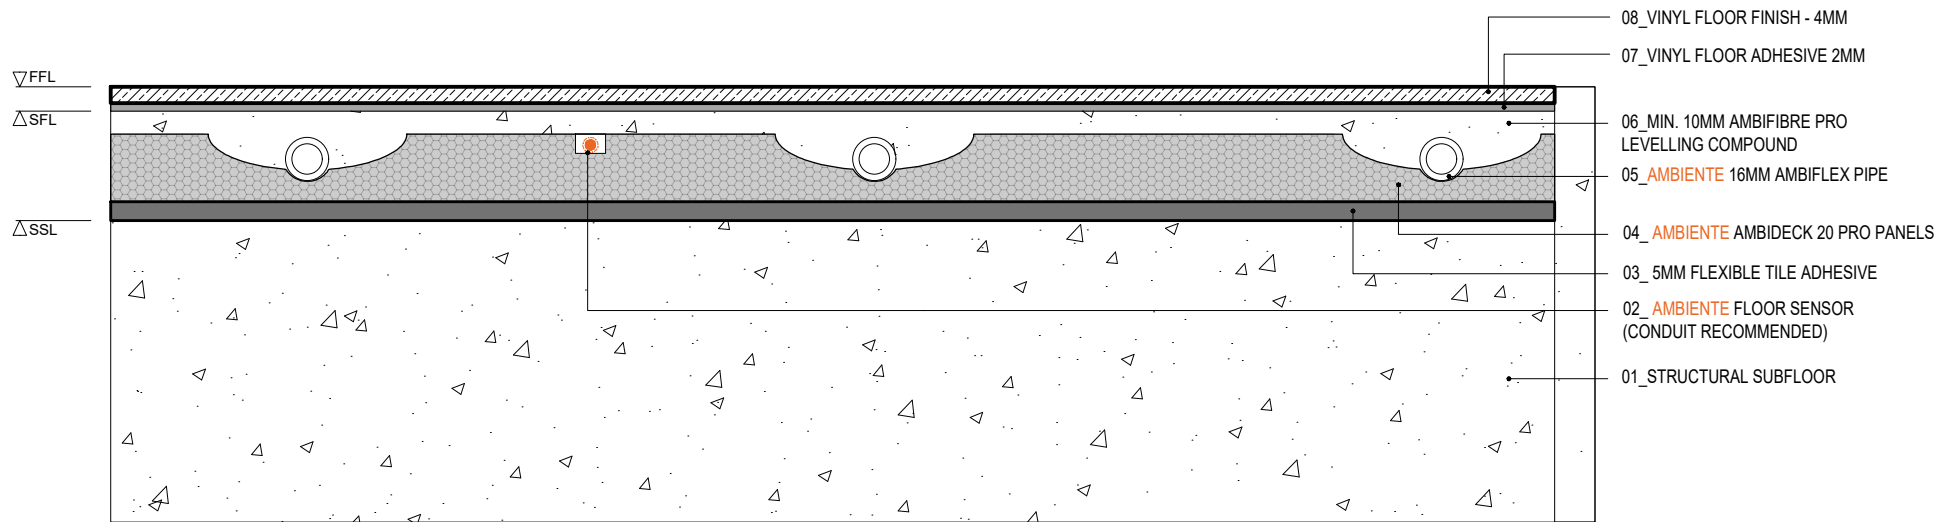

AMBIENTE AMBIDECK 20 PRO. Bonded Timber Floor Finish - Solid Subfloor

TITLE AMBIDECK 20 PRO - Bonded Timber Floor Finish - Solid Subfloor		CAD FILE 20250304-AMBIDECK 20 PRO-DET SECTIONS.DWG		 ambiente more than underfloor <small>AMBIENTE SYSTEMS LIMITED HERITAGE HOUSE, UNIT 1 WOODSIDE LANE, BELL BAR, HERTFORDSHIRE, AL9 6DE SALES@AMBIENTEUFH.CO.UK T.01707 649 118</small>
DRAWN VL	CHECKED GC	DATE 04.03.2025	SCALE N/A	
<small>THIS FILE AND ITS CONTENT ARE THE PROPERTY OF AMBIENTE SYSTEMS LIMITED AND ARE PROTECTED BY COPYRIGHT LAWS. THIS FILE AND ITS CONTENTS MAY ONLY BE DISTRIBUTED, COPIED OR REPRODUCED IN FULL AND MAY NOT BE EDITED OR COPIED IN PART. DO NOT SCALE FROM THIS DRAWING.</small>				