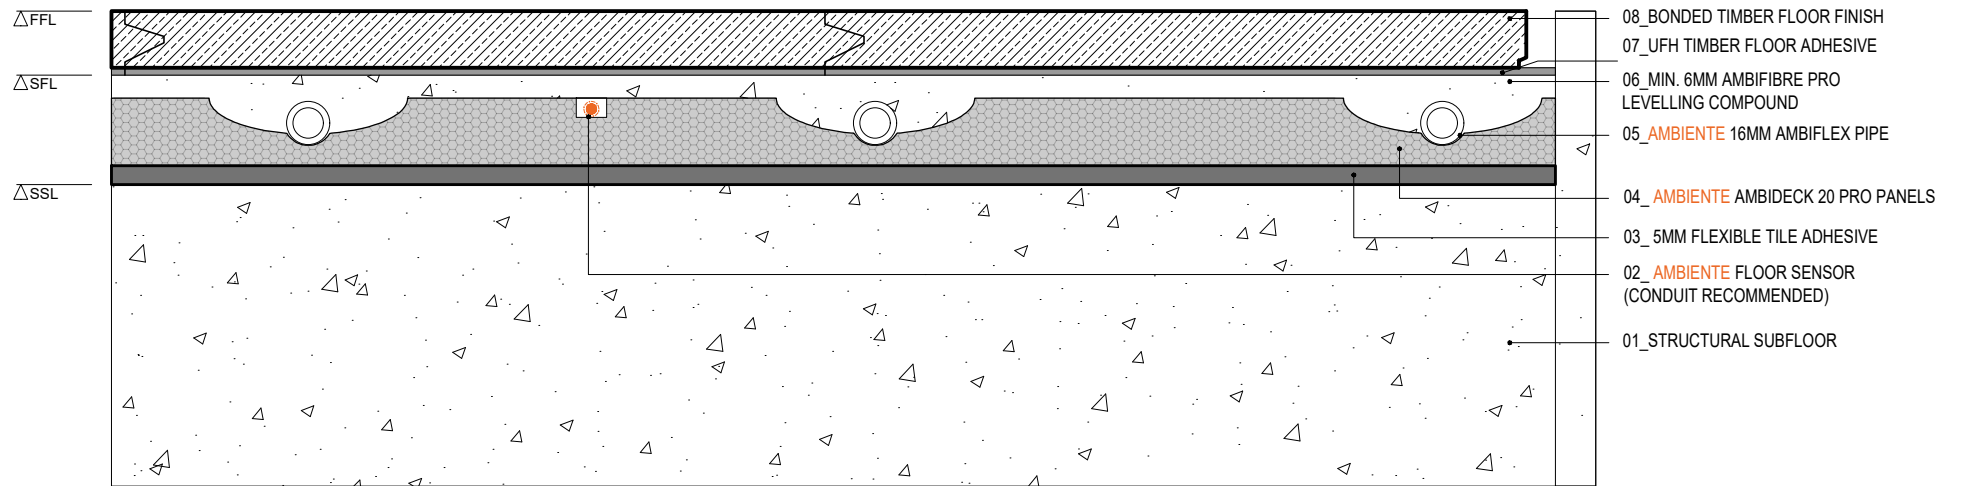

AMBIENTE AMBIDECK 20 PRO. Bonded Timber Floor Finish - Solid Subfloor

TITLE AMBIDECK 20 PRO - Bonded Timber Floor Finish - Solid Subfloor		CAD FILE 20250304-AMBIDECK 20 PRO-DET SECTIONS.DWG		 ambiente more than underfloor AMBIENTE SYSTEMS LIMITED HERITAGE HOUSE, UNIT 1 WOODSIDE LANE, BELL BAR, HERTFORDSHIRE, AL9 6DE SALES@AMBIENTEUFH.CO.UK T.01707 649 118
DRAWN VL	CHECKED GC	DATE 04.03.2025	SCALE N/A	
THIS FILE AND ITS CONTENT ARE THE PROPERTY OF AMBIENTE SYSTEMS LIMITED AND ARE PROTECTED BY COPYRIGHT LAWS. THIS FILE AND ITS CONTENTS MAY ONLY BE DISTRIBUTED, COPIED OR REPRODUCED IN FULL AND MAY NOT BE EDITED OR COPIED IN PART. DO NOT SCALE FROM THIS DRAWING.