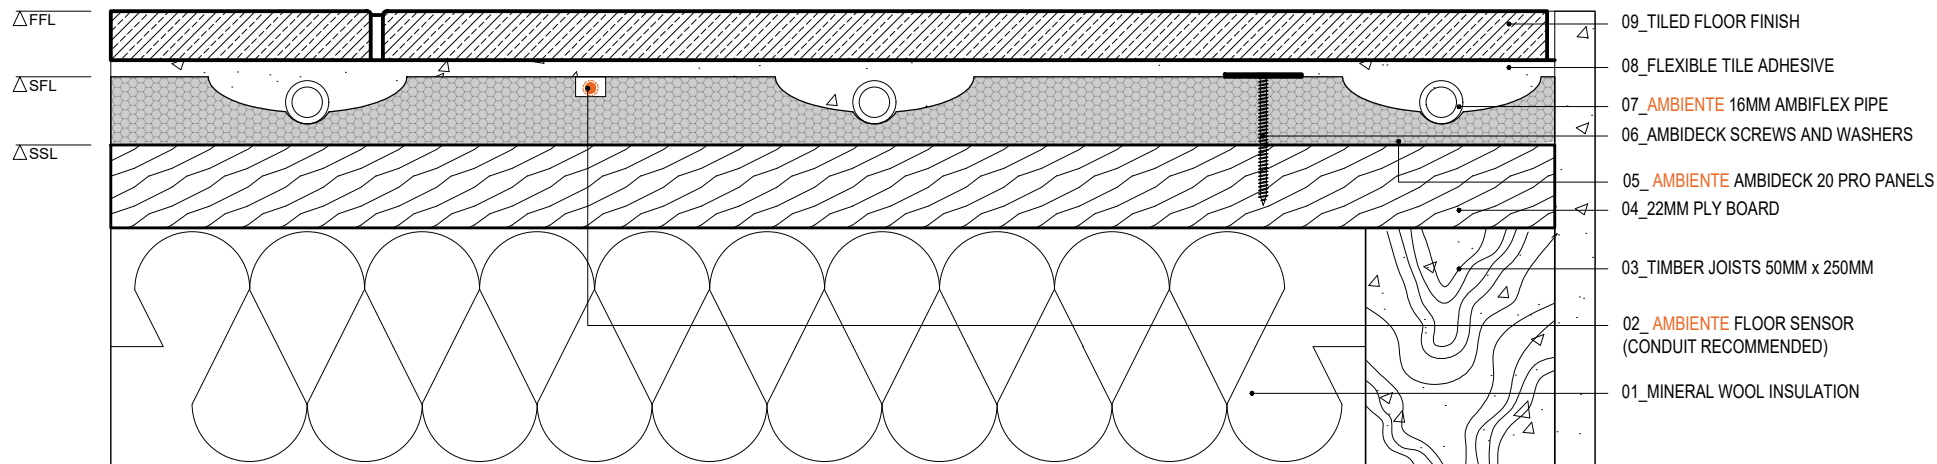

AMBIENTE AMBIDECK 20 PRO. Tiled Floor Finish - Timber Subfloor

TITLE AMBIDECK 20 PRO - Tile Floor Finish - Timber Subfloor		CAD FILE 20250304-AMBIDECK 20 PRO-DET SECTIONS.DWG	
DRAWN VL	CHECKED GC	DATE 04.03.2025	SCALE N/A

AMBIENTE SYSTEMS LIMITED
HERITAGE HOUSE, UNIT 1 WOODSIDE LANE, BELL BAR, HERTFORDSHIRE, AL9 6DE
SALES@AMBIENTEUFH.CO.UK
T.01707 649 118

THIS FILE AND ITS CONTENT ARE THE PROPERTY OF AMBIENTE SYSTEMS LIMITED AND ARE PROTECTED BY COPYRIGHT LAWS. THIS FILE AND ITS CONTENTS MAY ONLY BE DISTRIBUTED, COPIED OR REPRODUCED IN FULL AND MAY NOT BE EDITED OR COPIED IN PART. DO NOT SCALE FROM THIS DRAWING.