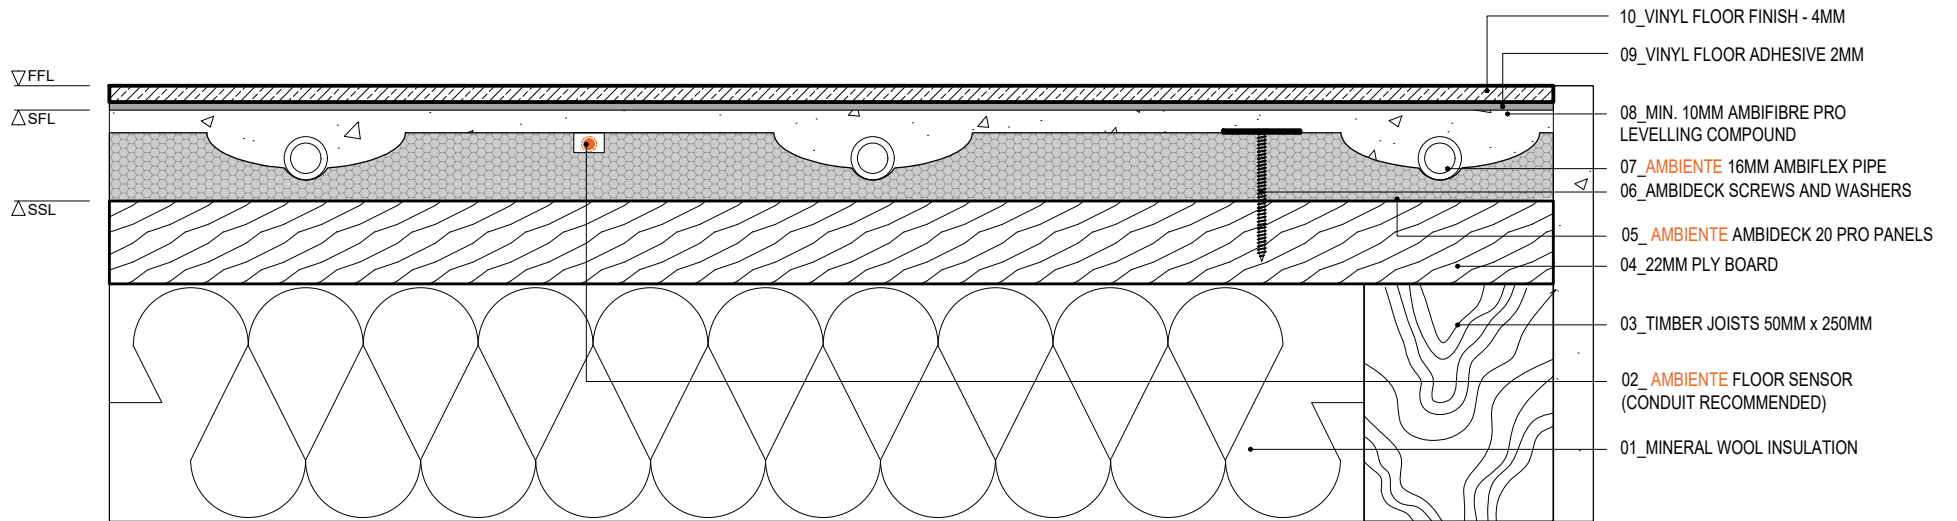

AMBIENTE AMBIDECK 20 PRO. Vinyl Floor Finish - Timber Subfloor

TITLE
AMBIDECK 20 PRO - Vinyl Floor Finish - Timber Subfloor

CAD FILE
20250304-AMBIDECK 20 PRO-DET SECTIONS.DWG

DRAWN
VL

CHECKED
GC

DATE
04.03.2025

SCALE
N/A

AMBIENTE SYSTEMS LIMITED
HERITAGE HOUSE, UNIT 1 WOODSIDE LANE, BELL BAR, HERTFORDSHIRE, AL9 6DE
SALES@AMBIENTEUFH.CO.UK
T.01707 649 118