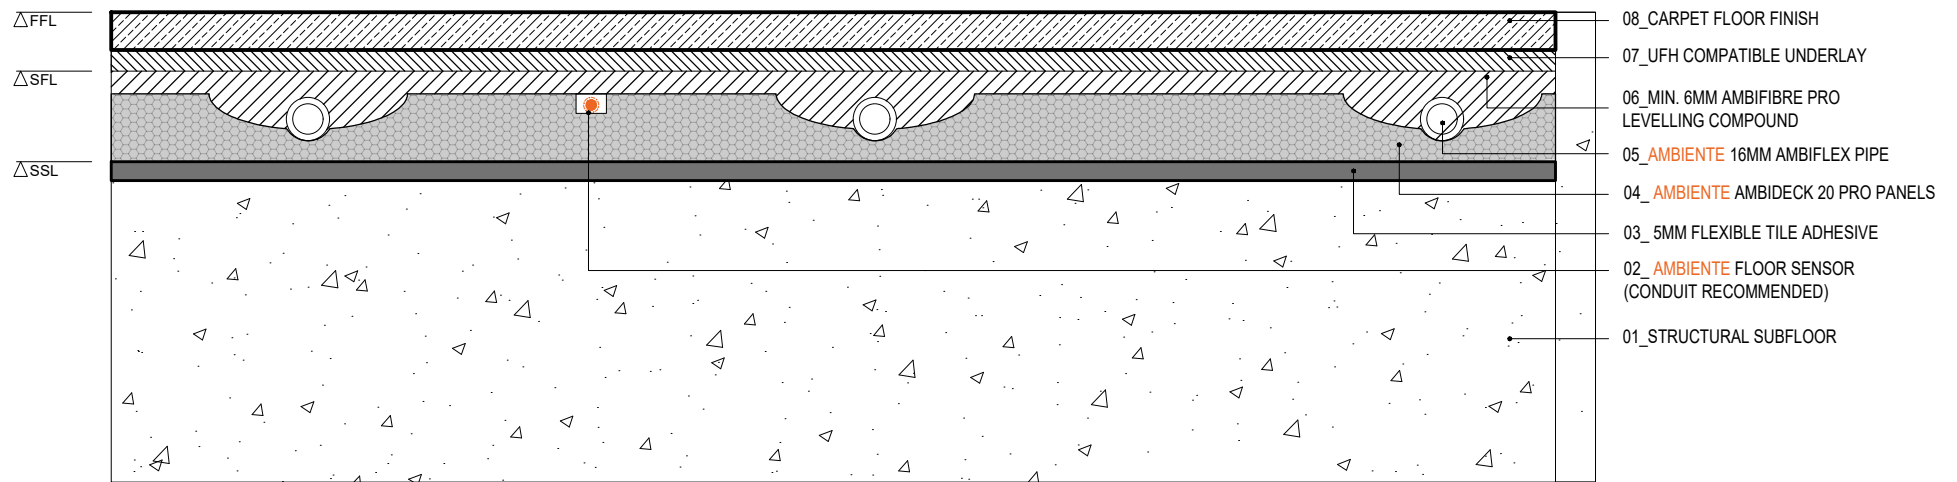

AMBIENTE AMBIDECK 20 PRO. Carpet Floor Finish - Solid Subfloor

TITLE AMBIDECK 20 PRO - Carpet Floor Finish - Solid Subfloor		CAD FILE 20250304-AMBIDECK 20 PRO-DET SECTIONS.DWG		 more than underfloor AMBIENTE SYSTEMS LIMITED HERITAGE HOUSE, UNIT 1 WOODSIDE LANE, BELL BAR, HERTFORDSHIRE, AL9 6DE SALES@AMBIENTEUFH.CO.UK T.01707 649 118
DRAWN VL	CHECKED GC	DATE 04.03.2025	SCALE N/A	
THIS FILE AND ITS CONTENT ARE THE PROPERTY OF AMBIENTE SYSTEMS LIMITED AND ARE PROTECTED BY COPYRIGHT LAWS. THIS FILE AND ITS CONTENTS MAY ONLY BE DISTRIBUTED, COPIED OR REPRODUCED IN FULL AND MAY NOT BE EDITED OR COPIED IN PART. DO NOT SCALE FROM THIS DRAWING.