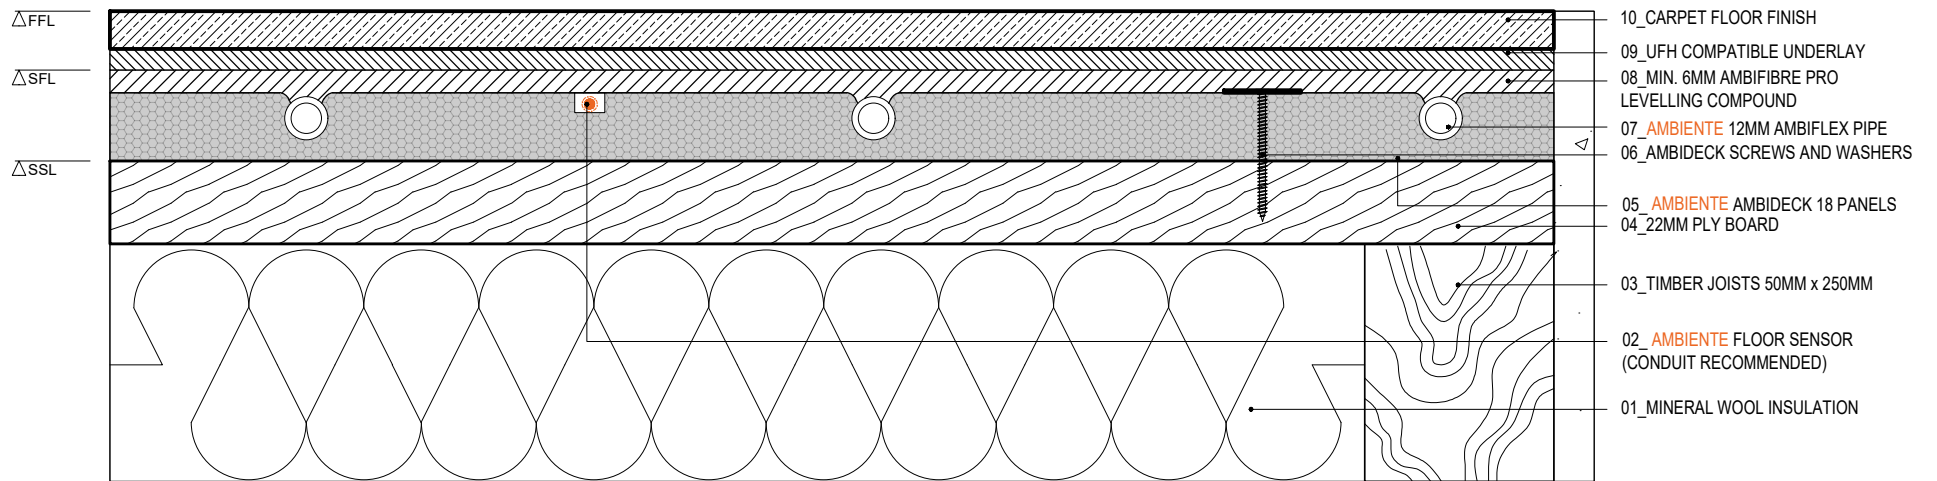

AMBIENTE AMBIDECK 18. Carpet Floor Finish - Timber Subfloor

TITLE
AMBIDECK 18 - Carpet Floor Finish- Timber Subfloor

CAD FILE
20250225-AMBIDECK 18-DET SECTIONS.DWG

DRAWN
VL

CHECKED
GC

DATE
25.02.2025

SCALE
N/A

AMBIENTE SYSTEMS LIMITED
HERITAGE HOUSE, UNIT 1 WOODSIDE LANE, BELL BAR, HERTFORDSHIRE, AL9 6DE
SALES@AMBIENTEUFH.CO.UK
T.01707 649 118

THIS FILE AND ITS CONTENT ARE THE PROPERTY OF AMBIENTE SYSTEMS LIMITED AND ARE PROTECTED BY COPYRIGHT LAWS. THIS FILE AND ITS CONTENTS MAY ONLY BE DISTRIBUTED, COPIED OR REPRODUCED IN FULL AND MAY NOT BE EDITED OR COPIED IN PART. DO NOT SCALE FROM THIS DRAWING.