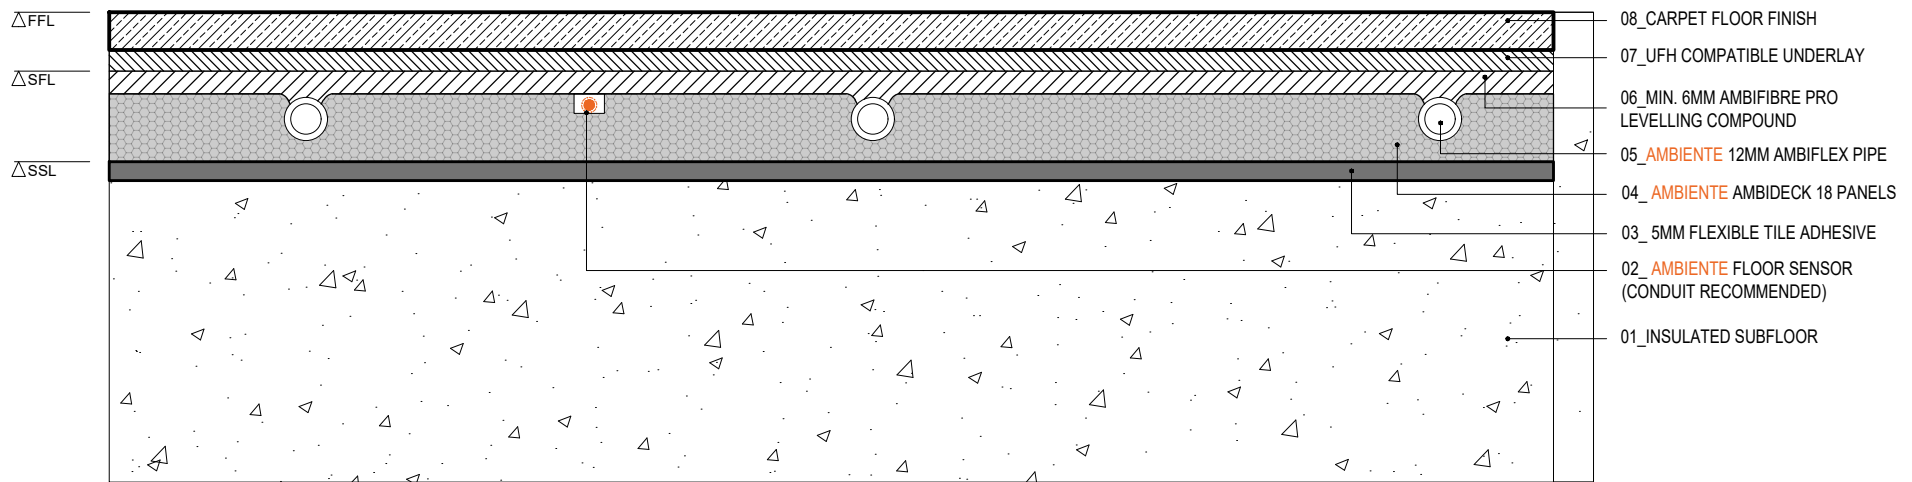

AMBIENTE AMBIDECK 18. Carpet Floor Finish - Solid Subfloor

TITLE
AMBIDECK 18 - Carpet Floor Finish - Solid Subfloor

CAD FILE
20250225-AMBIDECK 18-DET SECTIONS.DWG

DRAWN
VL

CHECKED
GC

DATE
25.02.2025

SCALE
N/A

AMBIENTE SYSTEMS LIMITED
HERITAGE HOUSE, UNIT 1 WOODSIDE LANE, BELL BAR, HERTFORDSHIRE, AL9 6DE
SALES@AMBIENTEUFH.CO.UK
T.01707 649 118

THIS FILE AND ITS CONTENT ARE THE PROPERTY OF AMBIENTE SYSTEMS LIMITED AND ARE PROTECTED BY COPYRIGHT LAWS. THIS FILE AND ITS CONTENTS MAY ONLY BE DISTRIBUTED, COPIED OR REPRODUCED IN FULL AND MAY NOT BE EDITED OR COPIED IN PART. DO NOT SCALE FROM THIS DRAWING.