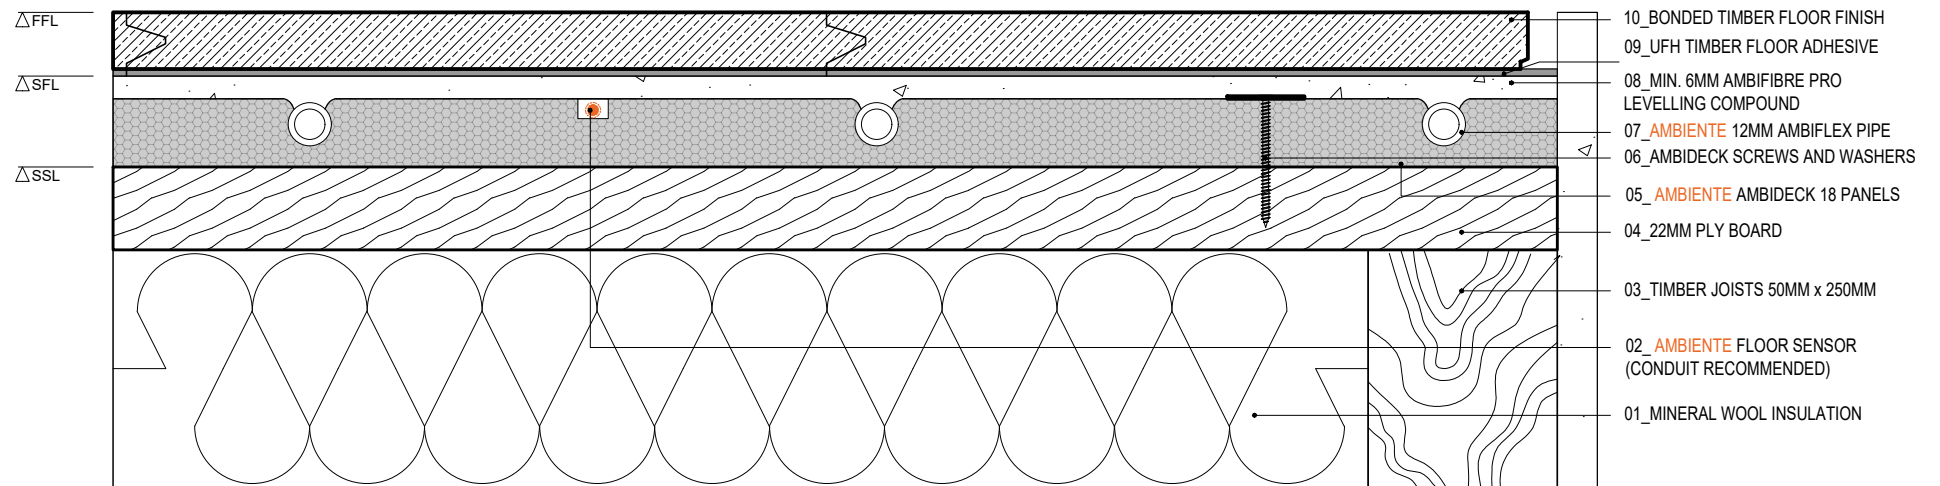

AMBIENTE AMBIDECK 18. Bonded Timber Floor Finish - Timber Subfloor

TITLE
AMBIDECK 18 - Bonded Timber Floor Finish - Timber Subfloor

CAD FILE
20250225-AMBIDECK 18-DET SECTIONS.DWG

DRAWN
VL

CHECKED
GC

DATE
25.02.2025

SCALE
N/A

AMBIENTE SYSTEMS LIMITED
HERITAGE HOUSE, UNIT 1 WOODSIDE LANE, BELL BAR, HERTFORDSHIRE, AL9 6DE
SALES@AMBIENTEUFH.CO.UK
T.01707 649 118

THIS FILE AND ITS CONTENT ARE THE PROPERTY OF AMBIENTE SYSTEMS LIMITED AND ARE PROTECTED BY COPYRIGHT LAWS. THIS FILE AND ITS CONTENTS MAY ONLY BE DISTRIBUTED, COPIED OR REPRODUCED IN FULL AND MAY NOT BE EDITED OR COPIED IN PART. DO NOT SCALE FROM THIS DRAWING.