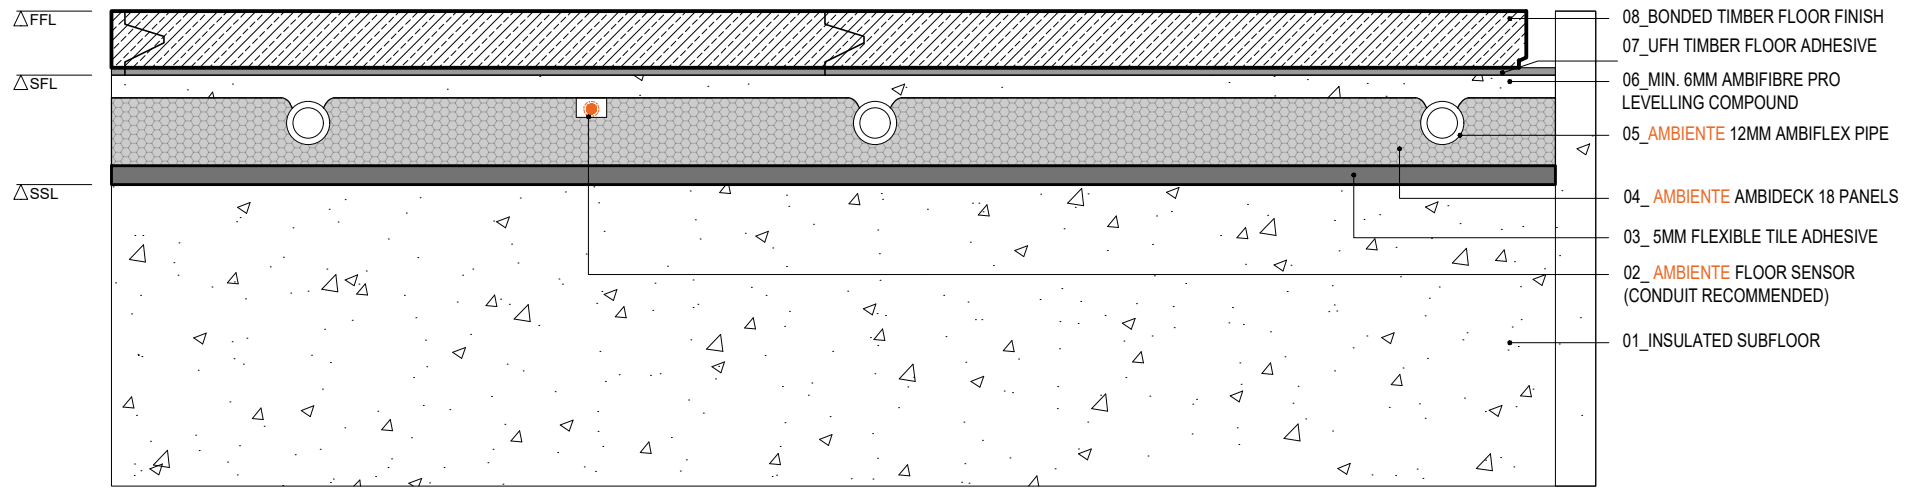

AMBIENTE AMBIDECK 18. Bonded Timber Floor Finish - Solid Subfloor

TITLE AMBIDECK 18 - Bonded Timber Floor Finish - Solid Subfloor		CAD FILE 20250225-AMBIDECK 18-DET SECTIONS.DWG	
DRAWN VL	CHECKED GC	DATE 25.02.2025	SCALE N/A

THIS FILE AND ITS CONTENT ARE THE PROPERTY OF AMBIENTE SYSTEMS LIMITED AND ARE PROTECTED BY COPYRIGHT LAWS. THIS FILE AND ITS CONTENTS MAY ONLY BE DISTRIBUTED, COPIED OR REPRODUCED IN FULL AND MAY NOT BE EDITED OR COPIED IN PART. DO NOT SCALE FROM THIS DRAWING.

AMBIENTE SYSTEMS LIMITED
HERITAGE HOUSE, UNIT 1 WOODSIDE LANE, BELL BAR, HERTFORDSHIRE, AL9 6DE
SALES@AMBIENTEUFH.CO.UK
T.01707 649 118