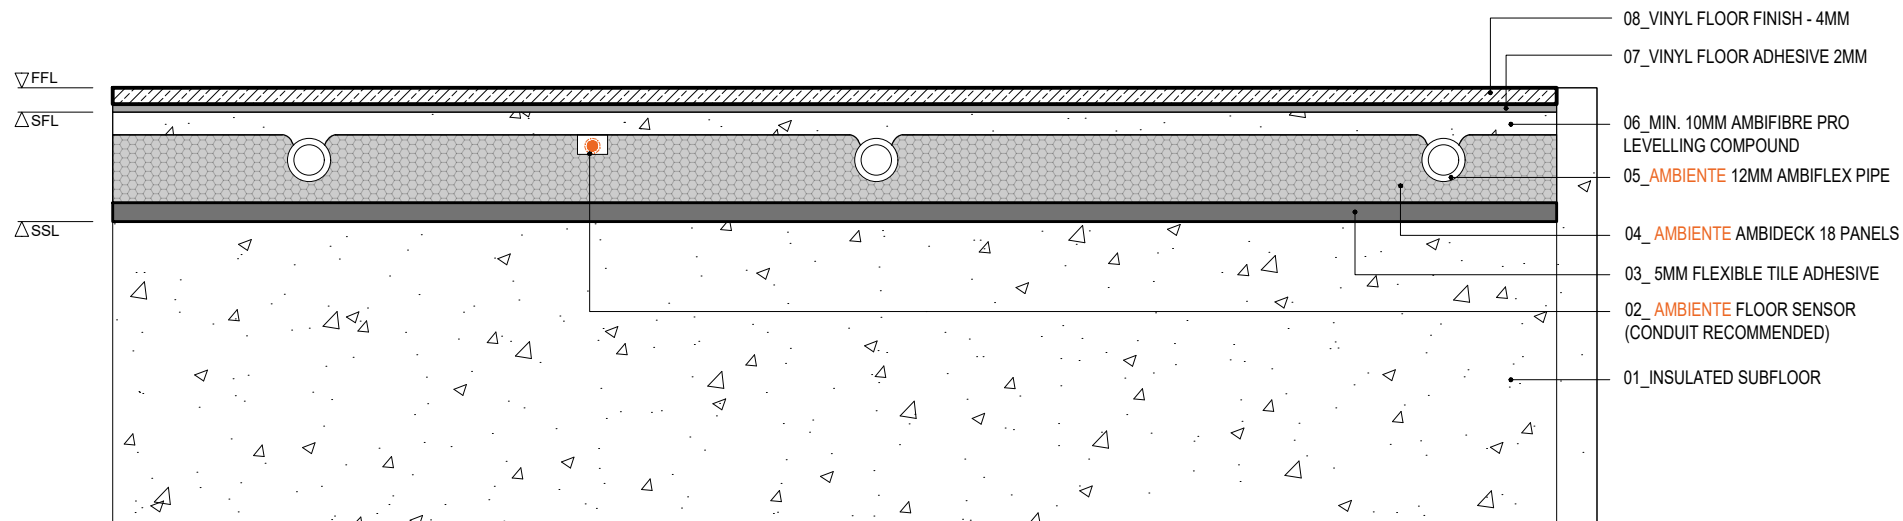

AMBIENTE AMBIDECK 18. Vinyl Floor Finish - Solid Subfloor

TITLE
AMBIDECK 18 - Vinyl Floor Finish - Solid Subfloor

CAD FILE
20250225-AMBIDECK 18-DET SECTIONS.DWG

DRAWN
VL

CHECKED
GC

DATE
25.02.2025

SCALE
N/A

AMBIENTE SYSTEMS LIMITED
HERITAGE HOUSE, UNIT 1 WOODSIDE LANE, BELL BAR, HERTFORDSHIRE, AL9 6DE
SALES@AMBIENTEUFH.CO.UK
T.01707 649 118

THIS FILE AND ITS CONTENT ARE THE PROPERTY OF AMBIENTE SYSTEMS LIMITED AND ARE PROTECTED BY COPYRIGHT LAWS. THIS FILE AND ITS CONTENTS MAY ONLY BE DISTRIBUTED, COPIED OR REPRODUCED IN FULL AND MAY NOT BE EDITED OR COPIED IN PART. DO NOT SCALE FROM THIS DRAWING.