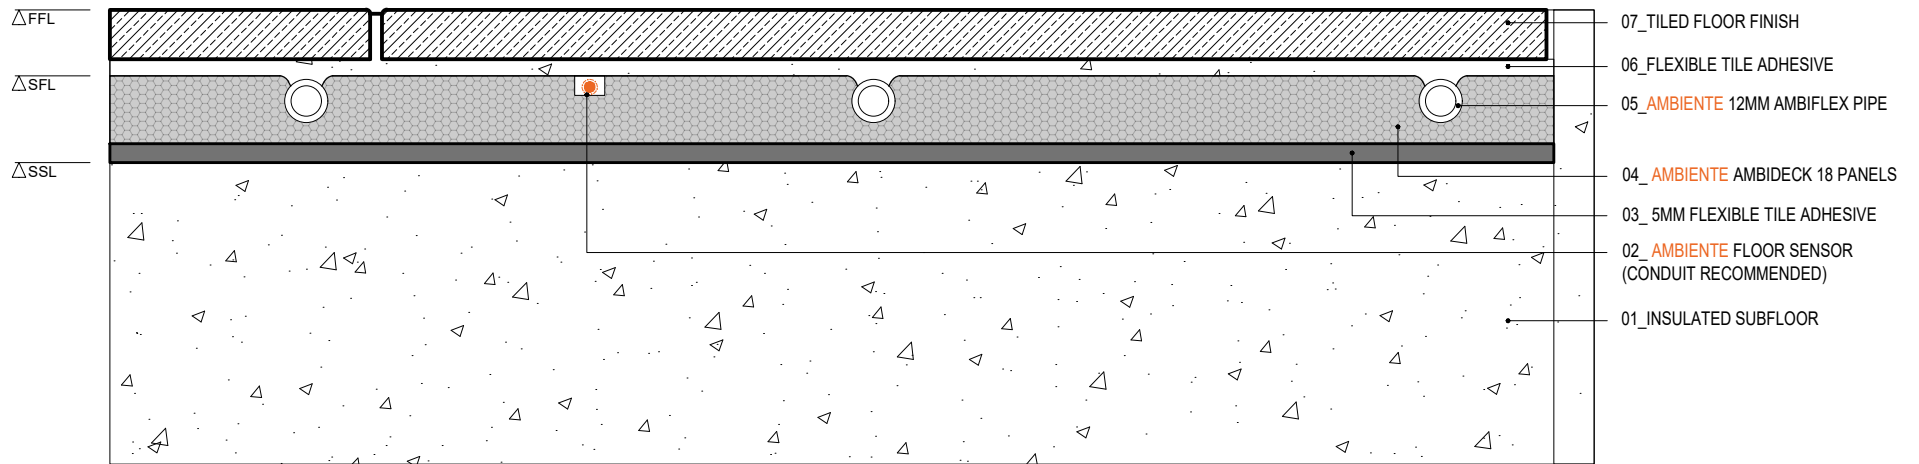

AMBIENTE AMBIDECK 18. Tiled Floor Finish - Solid Subfloor

TITLE AMBIDECK 18 - Tiled Floor Finish - Solid Subfloor		CAD FILE 20250225-AMBIDECK 18-DET SECTIONS.DWG		 more than underfloor AMBIENTE SYSTEMS LIMITED HERITAGE HOUSE, UNIT 1 WOODSIDE LANE, BELL BAR, HERTFORDSHIRE, AL9 6DE SALES@AMBIENTEUFH.CO.UK T.01707 649 118
DRAWN VL	CHECKED GC	DATE 25.02.2025	SCALE N/A	
THIS FILE AND ITS CONTENT ARE THE PROPERTY OF AMBIENTE SYSTEMS LIMITED AND ARE PROTECTED BY COPYRIGHT LAWS. THIS FILE AND ITS CONTENTS MAY ONLY BE DISTRIBUTED, COPIED OR REPRODUCED IN FULL AND MAY NOT BE EDITED OR COPIED IN PART. DO NOT SCALE FROM THIS DRAWING.