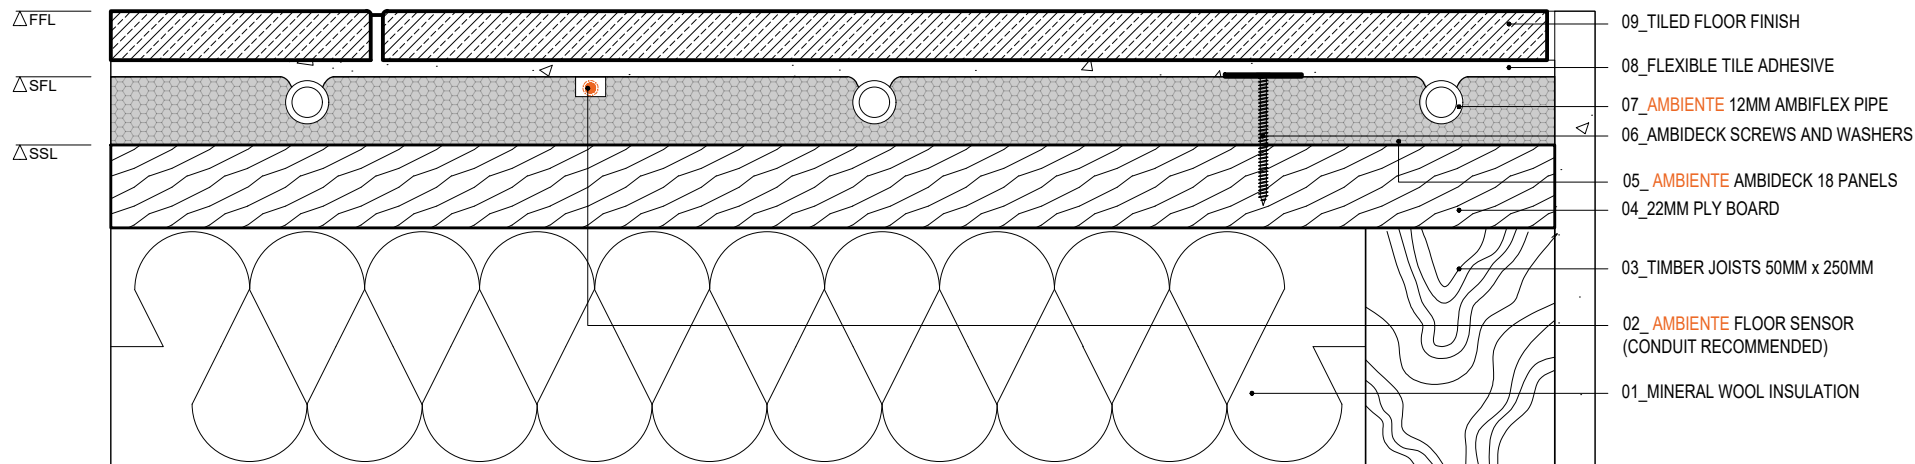

AMBIENTE AMBIDECK 18. Tiled Floor Finish - Timber Subfloor

TITLE AMBIDECK 18 - Tile Floor Finish - Timber Subfloor		CAD FILE 20250225-AMBIDECK 18-DET SECTIONS.DWG		 more than underfloor AMBIENTE SYSTEMS LIMITED HERITAGE HOUSE, UNIT 1 WOODSIDE LANE, BELL BAR, HERTFORDSHIRE, AL9 6DE SALES@AMBIENTEUFH.CO.UK T.01707 649 118
DRAWN VL	CHECKED GC	DATE 25.02.2025	SCALE N/A	
THIS FILE AND ITS CONTENT ARE THE PROPERTY OF AMBIENTE SYSTEMS LIMITED AND ARE PROTECTED BY COPYRIGHT LAWS. THIS FILE AND ITS CONTENTS MAY ONLY BE DISTRIBUTED, COPIED OR REPRODUCED IN FULL AND MAY NOT BE EDITED OR COPIED IN PART. DO NOT SCALE FROM THIS DRAWING.