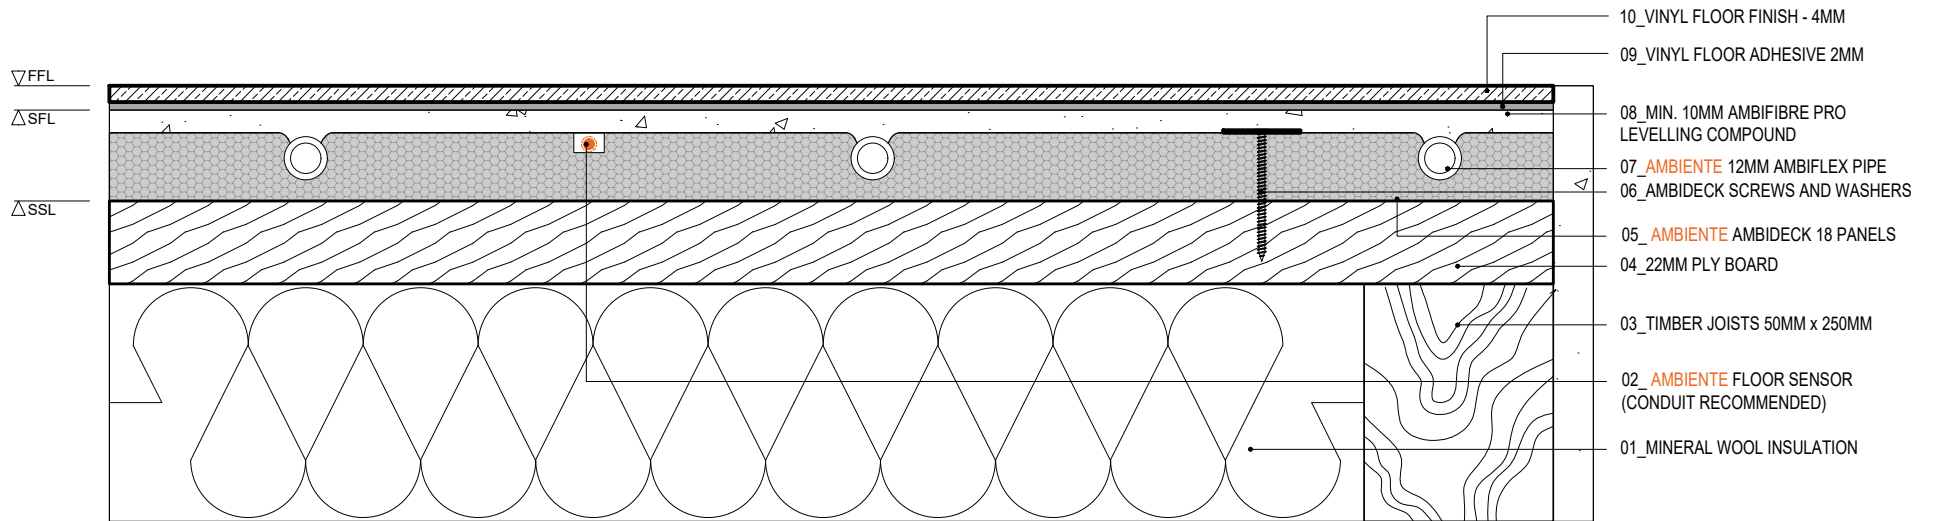

AMBIENTE AMBIDECK 18. Vinyl Floor Finish - Timber Subfloor

TITLE
AMBIDECK 18 - Vinyl Floor Finish - Timber Subfloor

CAD FILE
20250225-AMBIDECK 18-DET SECTIONS.DWG

DRAWN
VL

CHECKED
GC

DATE
25.02.2025

SCALE
N/A

AMBIENTE SYSTEMS LIMITED
HERITAGE HOUSE, UNIT 1 WOODSIDE LANE, BELL BAR, HERTFORDSHIRE, AL9 6DE
SALES@AMBIENTEUFH.CO.UK
T.01707 649 118

THIS FILE AND ITS CONTENT ARE THE PROPERTY OF AMBIENTE SYSTEMS LIMITED AND ARE PROTECTED BY COPYRIGHT LAWS. THIS FILE AND ITS CONTENTS MAY ONLY BE DISTRIBUTED, COPIED OR REPRODUCED IN FULL AND MAY NOT BE EDITED OR COPIED IN PART. DO NOT SCALE FROM THIS DRAWING.