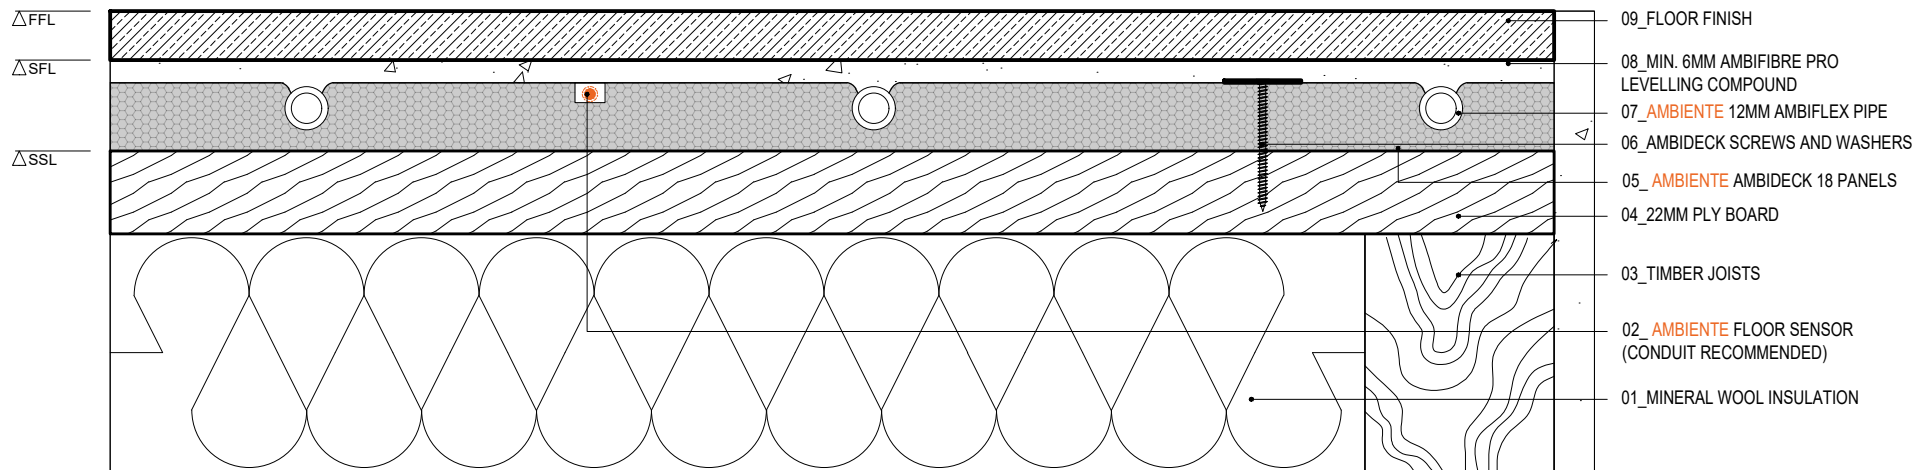

AMBIENTE AMBIDECK 18. Standard detail - Timber Subfloor

TITLE AMBIDECK 18 - Standard detail - Timber Subfloor		CAD FILE 20250225-AMBIDECK 18-DET SECTIONS.DWG		 ambiente more than underfloor AMBIENTE SYSTEMS LIMITED HERITAGE HOUSE, UNIT 1 WOODSIDE LANE, BELL BAR, HERTFORDSHIRE, AL9 6DE SALES@AMBIENTEUFH.CO.UK T.01707 649 118
DRAWN VL	CHECKED GC	DATE 25.02.2025	SCALE N/A	
THIS FILE AND ITS CONTENT ARE THE PROPERTY OF AMBIENTE SYSTEMS LIMITED AND ARE PROTECTED BY COPYRIGHT LAWS. THIS FILE AND ITS CONTENTS MAY ONLY BE DISTRIBUTED, COPIED OR REPRODUCED IN FULL AND MAY NOT BE EDITED OR COPIED IN PART. DO NOT SCALE FROM THIS DRAWING.