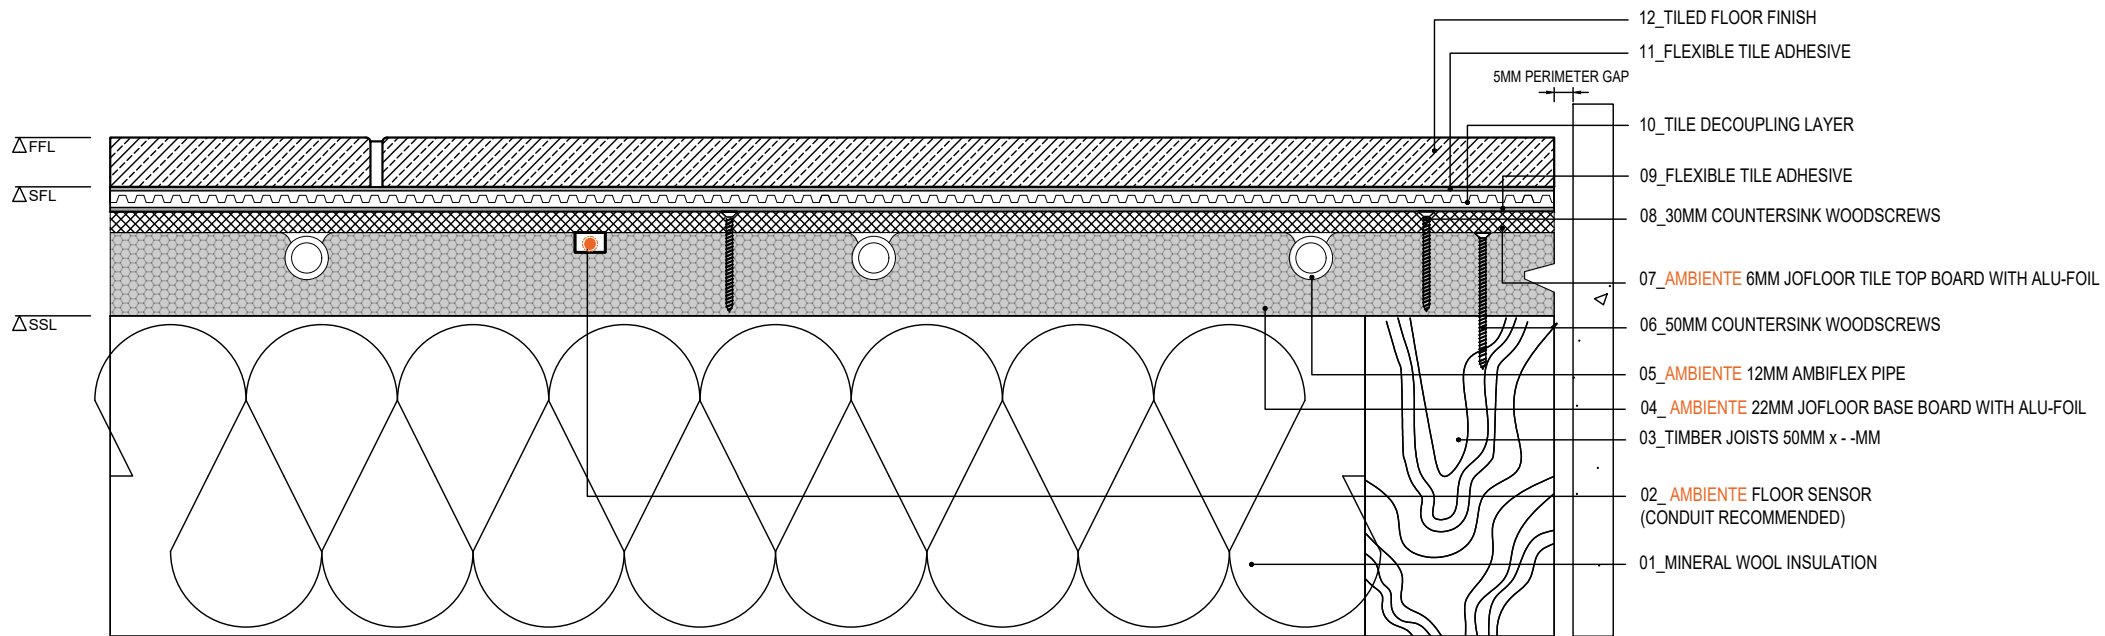

AMBIENTE JOFLOOR 28. Standard Floor Finish

TITLE
JOFLOOR 28 - Standard Floor Finish

CAD FILE
20250804-JOFLOOR 28-DET SECTIONS.DWG

DRAWN
VL

CHECKED
GC

DATE
08.04.2025

SCALE
N/A

AMBIENTE SYSTEMS LIMITED
HERITAGE HOUSE, UNIT 1 WOODSIDE LANE, BELL BAR, HERTFORDSHIRE, AL9 6DE
SALES@AMBIENTEUFH.CO.UK
T.01707 649 118