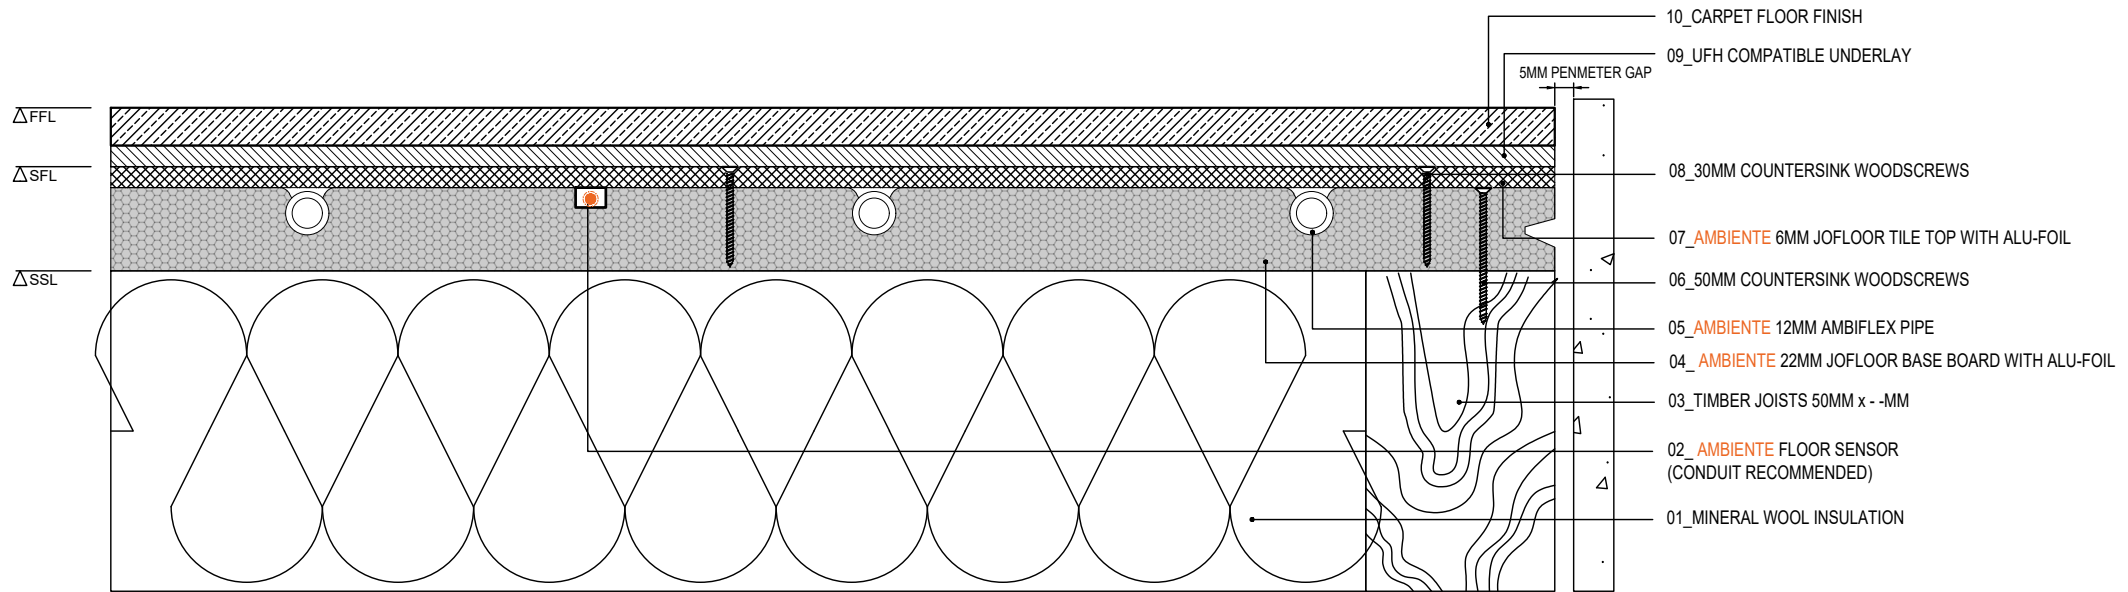

AMBIENTE JOFLOOR 28. Carpet Floor Finish

TITLE JOFLOOR 28 - Carpet Floor Finish	CAD FILE 20250804-JOFLOOR 28-DET SECTIONS.DWG

DRAWN VL	CHECKED GC

DATE 04.08.2025	SCALE N/A

AMBIENTE SYSTEMS LIMITED
HERITAGE HOUSE, UNIT 1 WOODSIDE LANE, BELL BAR, HERTFORDSHIRE, AL9 6DE
SALES@AMBIENTEUFH.CO.UK
T.01707 649 118

THIS FILE AND ITS CONTENT ARE THE PROPERTY OF AMBIENTE SYSTEMS LIMITED AND ARE PROTECTED BY COPYRIGHT LAWS. THIS FILE AND ITS CONTENTS MAY ONLY BE DISTRIBUTED, COPIED OR REPRODUCED IN FULL AND MAY NOT BE EDITED OR COPIED IN PART. DO NOT SCALE FROM THIS DRAWING.