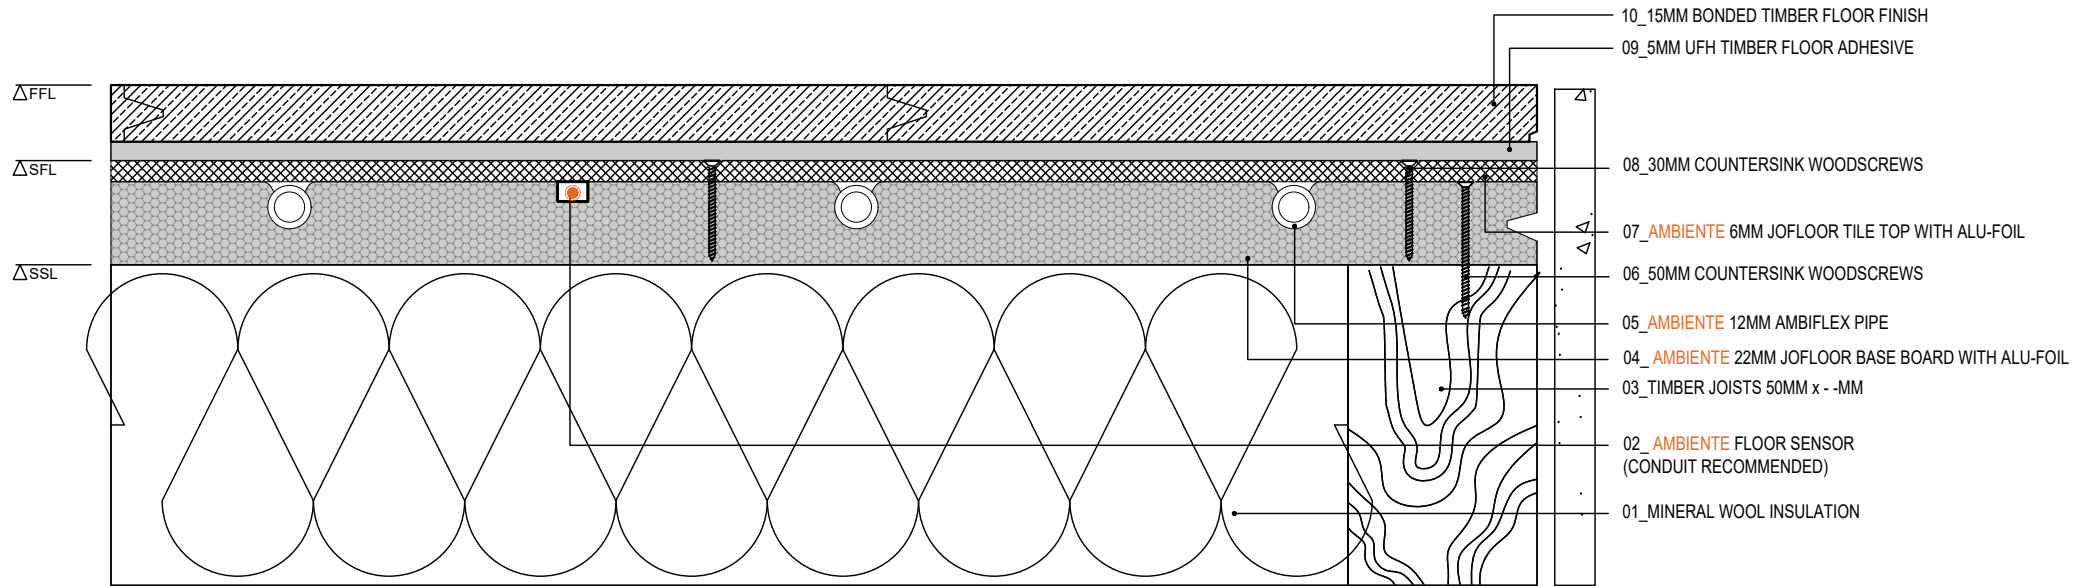

AMBIENTE JOFLOOR 28. Bonded Timber Floor Finish

TITLE JOFLOOR 28 - Bonded Timber Floor Finish		CAD FILE 20250804-JOFLOOR 28-DET SECTIONS.DWG		 more than underfloor AMBIENTE SYSTEMS LIMITED HERITAGE HOUSE, UNIT 1 WOODSIDE LANE, BELL BAR, HERTFORDSHIRE, AL9 6DE SALES@AMBIENTEUFH.CO.UK T.01707 649 118
DRAWN VL	CHECKED GC	DATE 04.08.2025	SCALE N/A	
THIS FILE AND ITS CONTENT ARE THE PROPERTY OF AMBIENTE SYSTEMS LIMITED AND ARE PROTECTED BY COPYRIGHT LAWS. THIS FILE AND ITS CONTENTS MAY ONLY BE DISTRIBUTED, COPIED OR REPRODUCED IN FULL AND MAY NOT BE EDITED OR COPIED IN PART. DO NOT SCALE FROM THIS DRAWING.