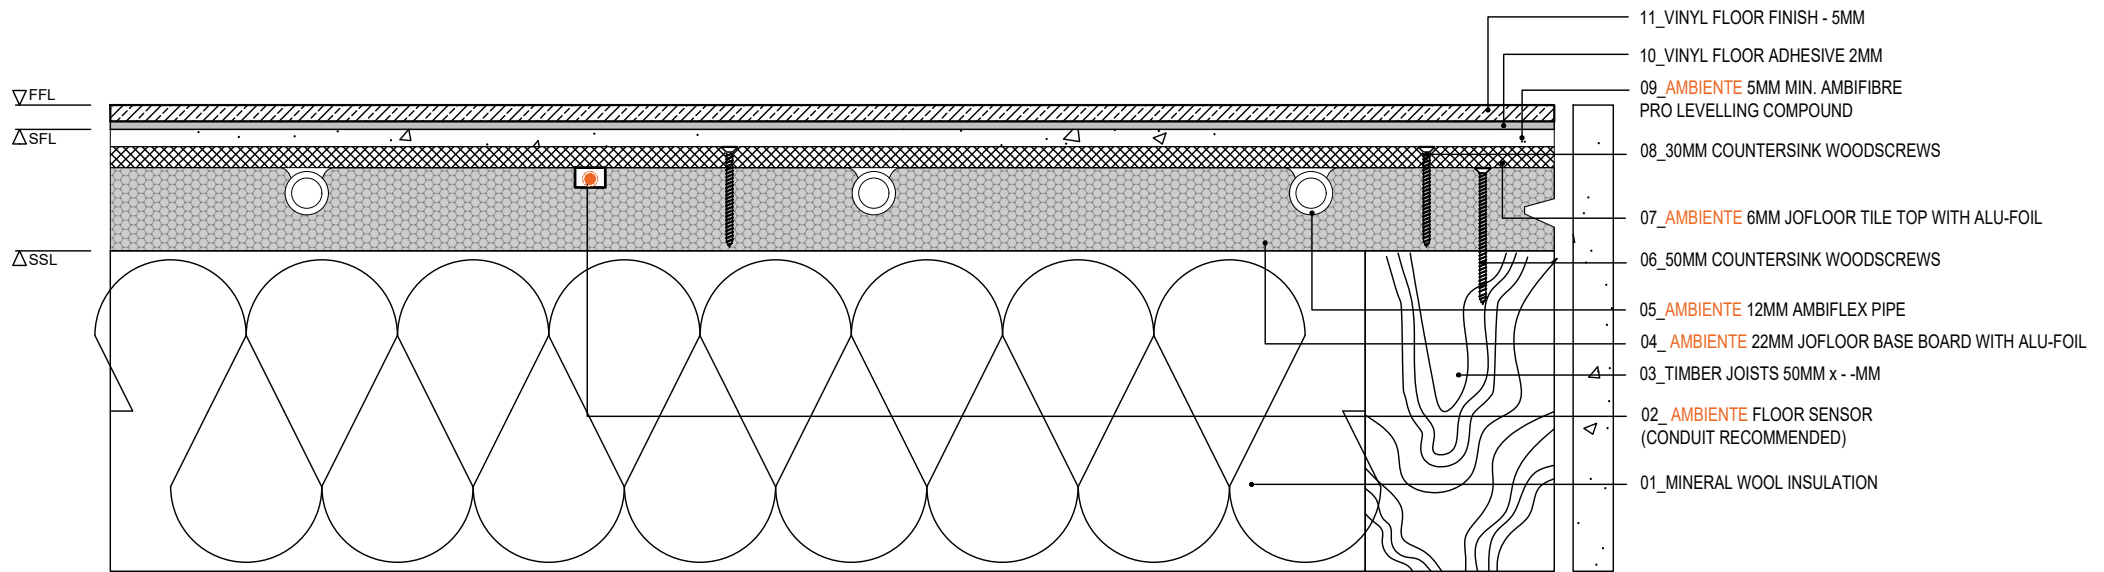

AMBIENTE JOFLOOR 28. Vinyl Floor Finish

TITLE JOFLOOR 28 - Vinyl Floor Finish		CAD FILE 20250804-JOFLOOR 28-DET SECTIONS.DWG	
DRAWN VL	CHECKED GC	DATE 04.08.2025	SCALE N/A

AMBIENTE SYSTEMS LIMITED
HERITAGE HOUSE, UNIT 1 WOODSIDE LANE, BELL BAR, HERTFORDSHIRE, AL9 6DE
SALES@AMBIENTEUFH.CO.UK
T.01707 649 118

THIS FILE AND ITS CONTENT ARE THE PROPERTY OF AMBIENTE SYSTEMS LIMITED AND ARE PROTECTED BY COPYRIGHT LAWS. THIS FILE AND ITS CONTENTS MAY ONLY BE DISTRIBUTED, COPIED OR REPRODUCED IN FULL AND MAY NOT BE EDITED OR COPIED IN PART.
DO NOT SCALE FROM THIS DRAWING.