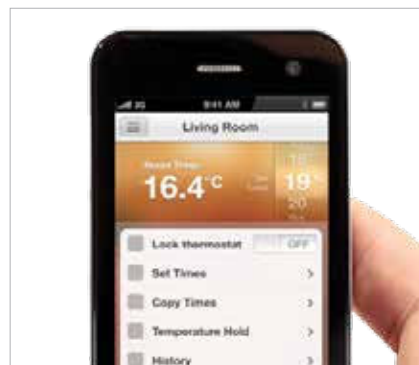

Smartphone Apps

Free to download Apps are available for iPhones/iPads, Android phone/tablet and Kindle devices.

NeoStat
Stylish and contemporary with flush fitting, touch sensitive controls and two stunning colour options in 'glacier white' and 'sapphire black'.

NeoHub

NeoApp

Remote sensor probe

Remote sensors can be connected to the neoStat and neoStat-e. These can be either air or floor.

Geo location

Using the Location Services feature on your iPhone or Android SmartPhone, Neo can now help you reduce your energy consumption by turning the heating off when you're out.